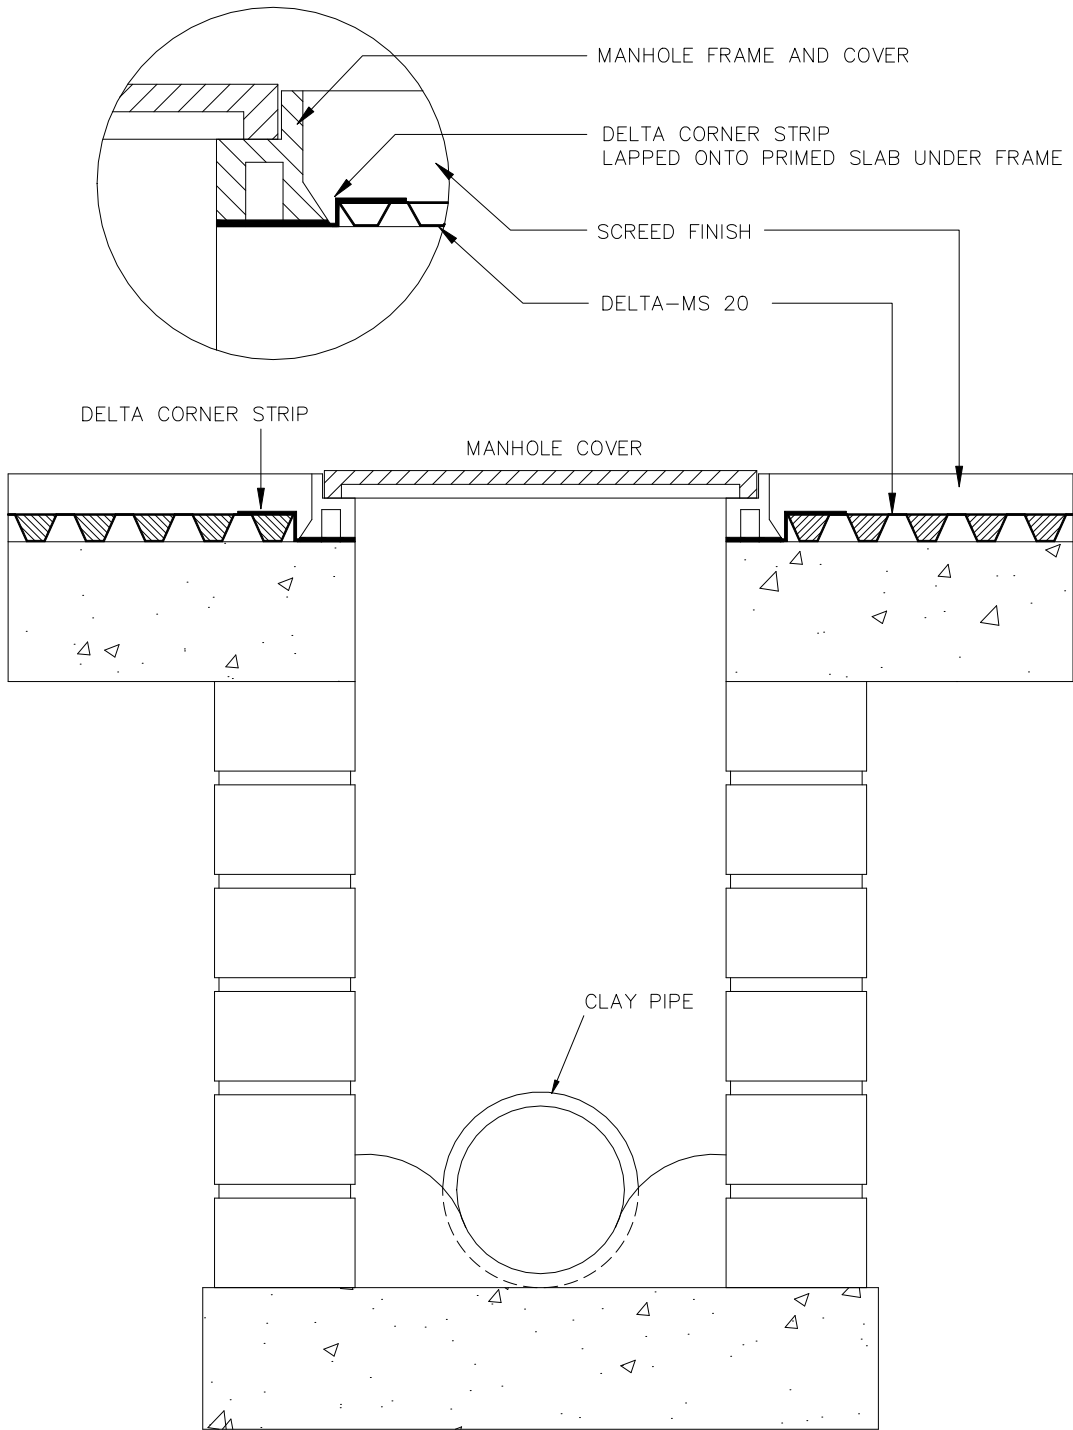

DO NOT SCALE

DELTA SYSTEM 500

SEALING TO A MANHOLE

112A rev.3

DELTA MEMBRANE SYSTEMS LTD

DELTA House
Merlin Way
North Weald
Epping
Essex CM16 6HR
Tel: 01992 523523 Fax: 01992 523250

Title

SEALING TO A MANHOLE WITH
DELTA-MS20

Drawing No.

112A

Rev
3

Drawn