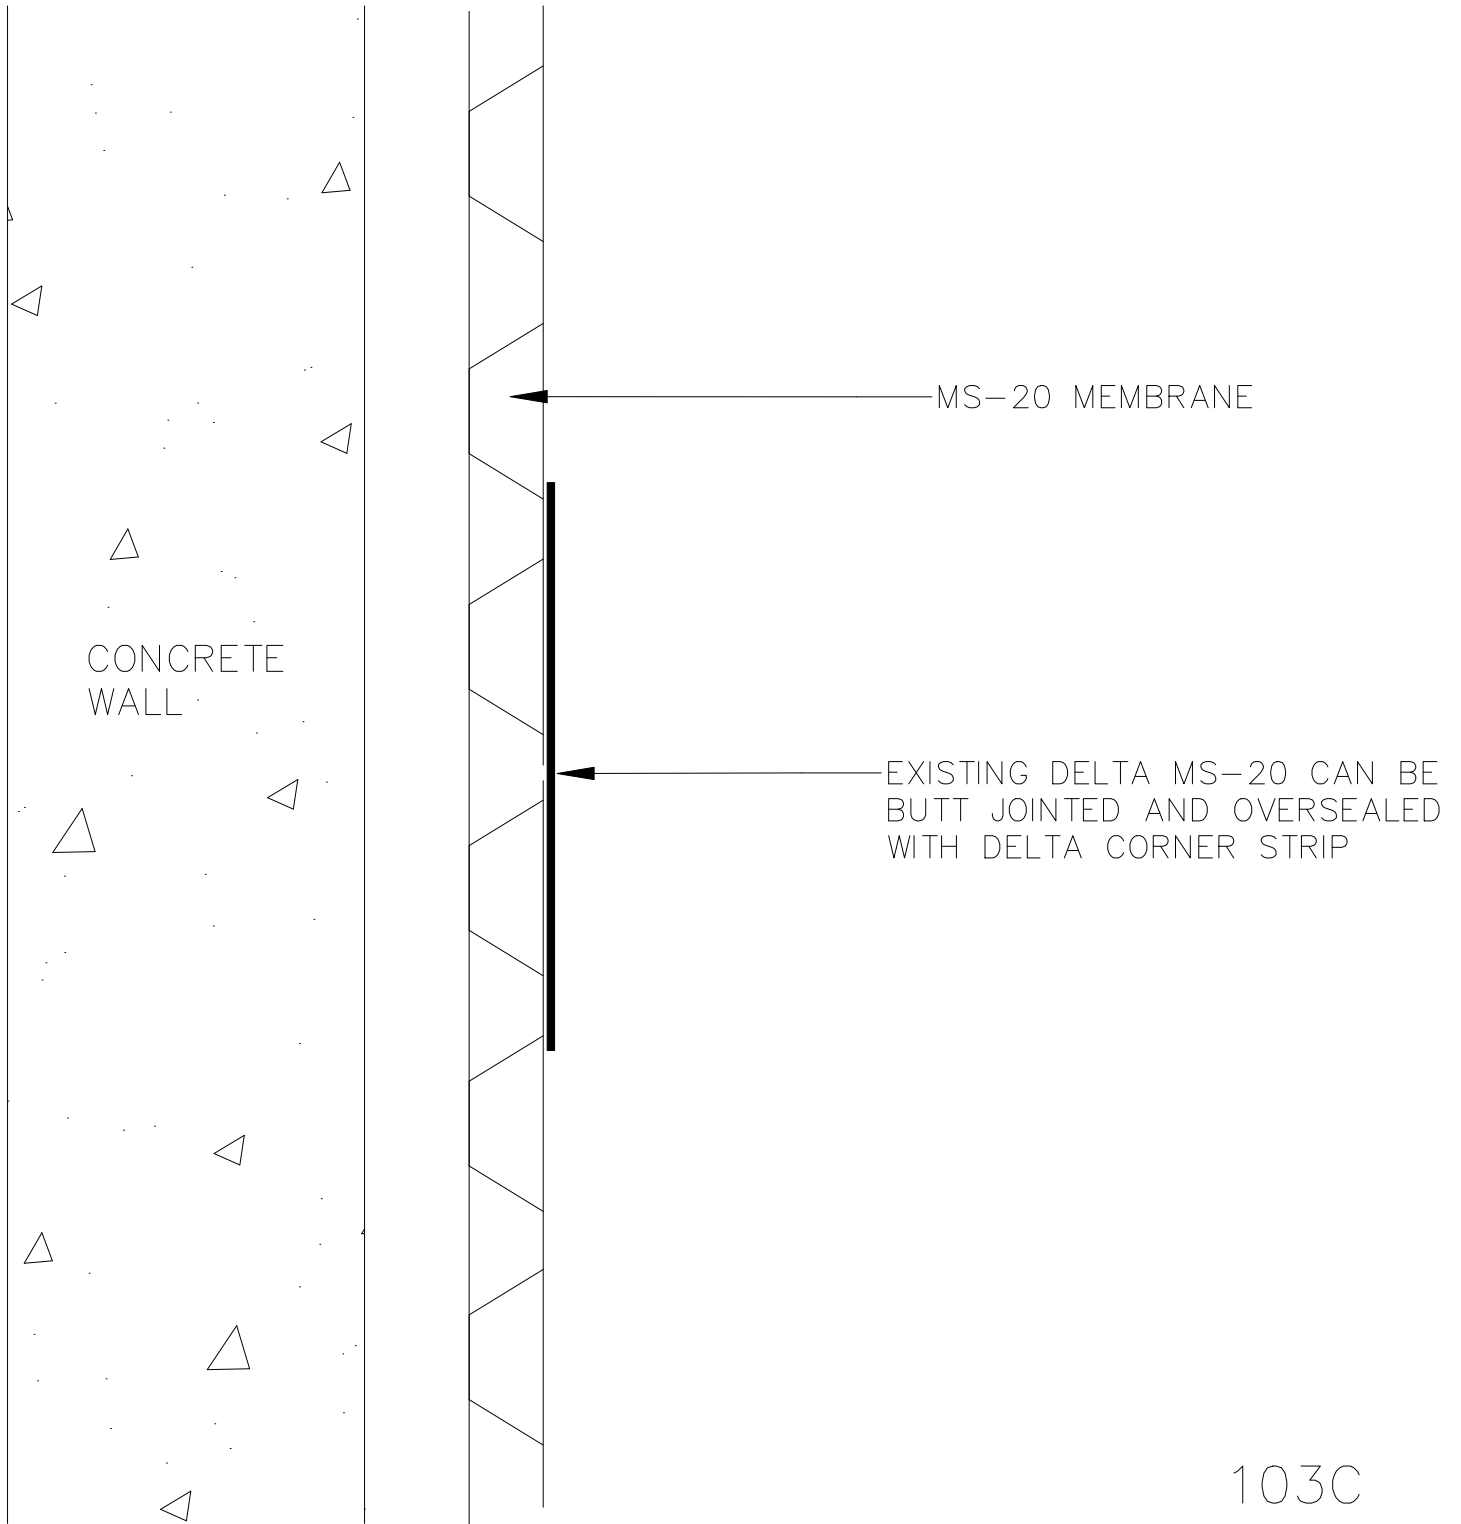

DO NOT SCALE

103C

DELTA MEMBRANE SYSTEMS LTD

DELTA House
Merlin Way
North Weald
Epping
Essex CM16 6HR
Tel: 01992 523523 Fax: 01992 523250

Title
JOINT DETAILS (WALL) – MS-20

Drawing No.	103C	Rev
-------------	------	-----

Drawn	
-------	--