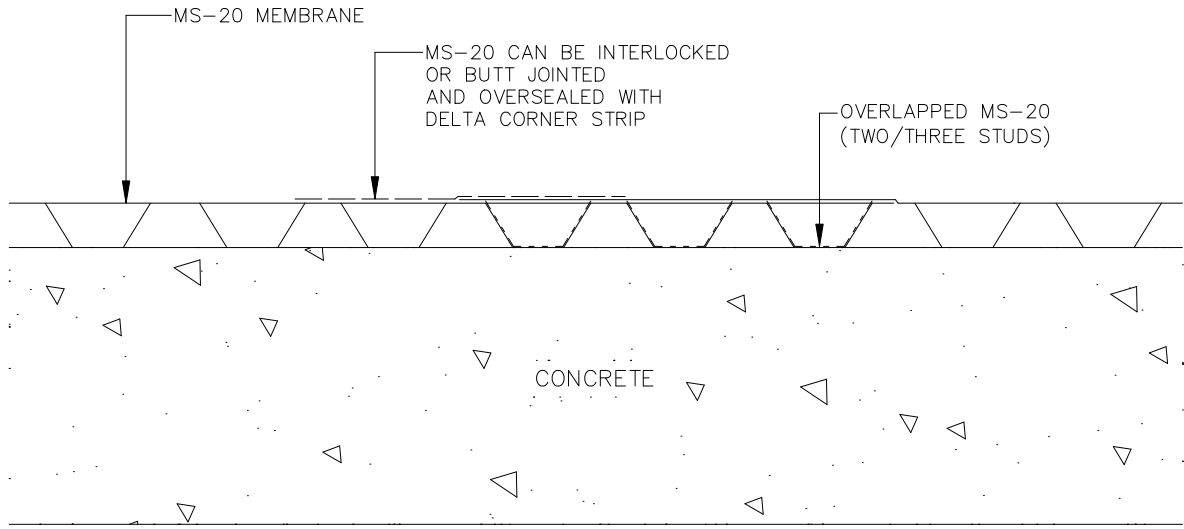

DO NOT SCALE

DELTA MS-20 JOINT DETAILS

103B

DELTA MEMBRANE SYSTEMS LTD

DELTA House
Merlin Way
North Weald
Epping
Essex CM16 6HR
Tel: 01992 523523 Fax: 01992 523250

Title
JOINT DETAILS (FLOOR) – MS-20

Drawing No. 103B Rev

Drawn