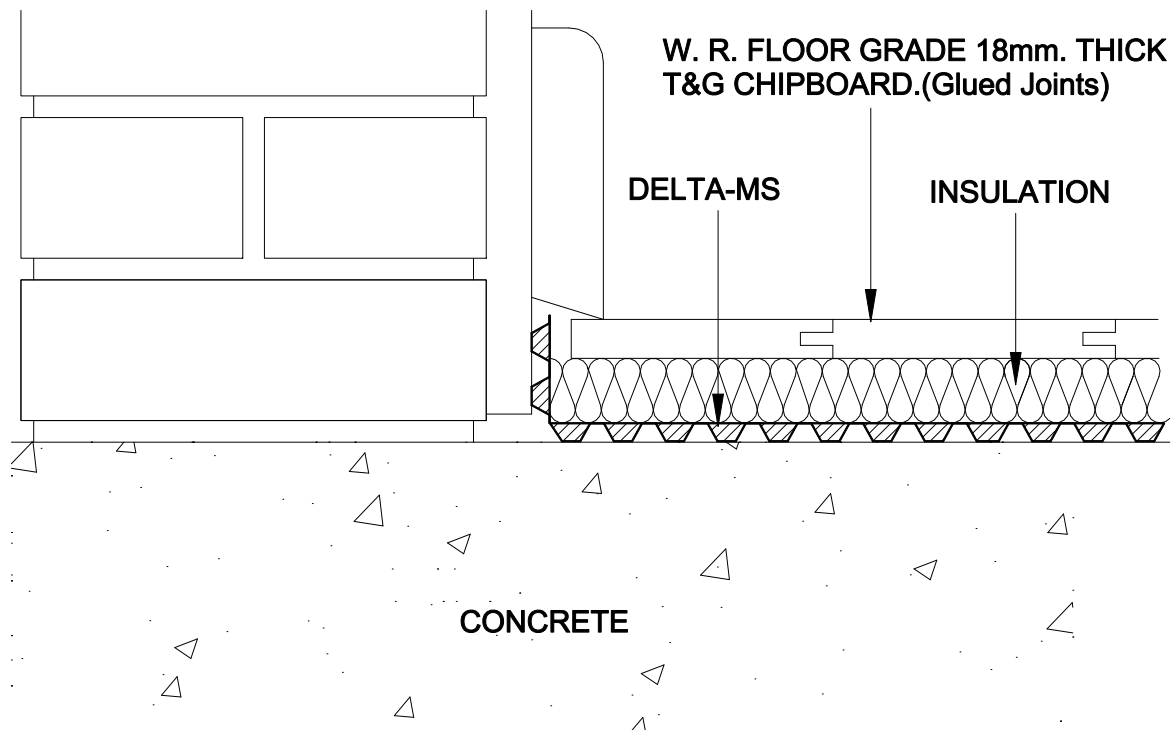

DO NOT SCALE

DELTA SYSTEM 500 TYPICAL FLOOR FINISH

THIS OPTION APPLIES TO 3mm. 8mm. OR 20mm. STUD DESIGN

100D

DELTA MEMBRANE SYSTEMS LTD

DELTA House
Merlin Way
North Weald
Epping
Essex CM16 6HR
Tel: 01992 523523 Fax: 01992 523250