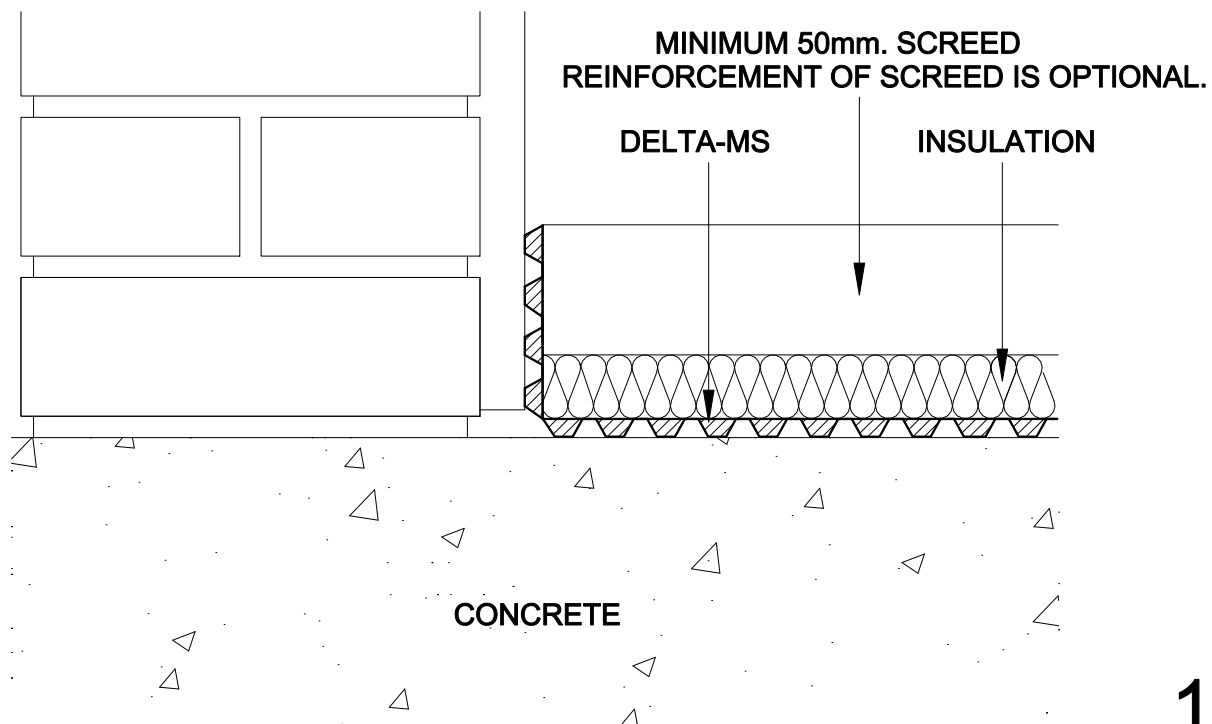

DO NOT SCALE

DELTA SYSTEM 500 TYPICAL FLOOR FINISH

THIS OPTION APPLIES TO 3mm. 8mm. OR 20mm. STUD DESIGN

100C

DELTA MEMBRANE SYSTEMS LTD

DELTA House
Merlin Way
North Weald
Epping
Essex CM16 6HR
Tel: 01992 523523 Fax: 01992 523250

Title
TYPICAL FLOOR FINISH SCREED
AND INSULATION

Drawing No. 100C

Rev

Drawn