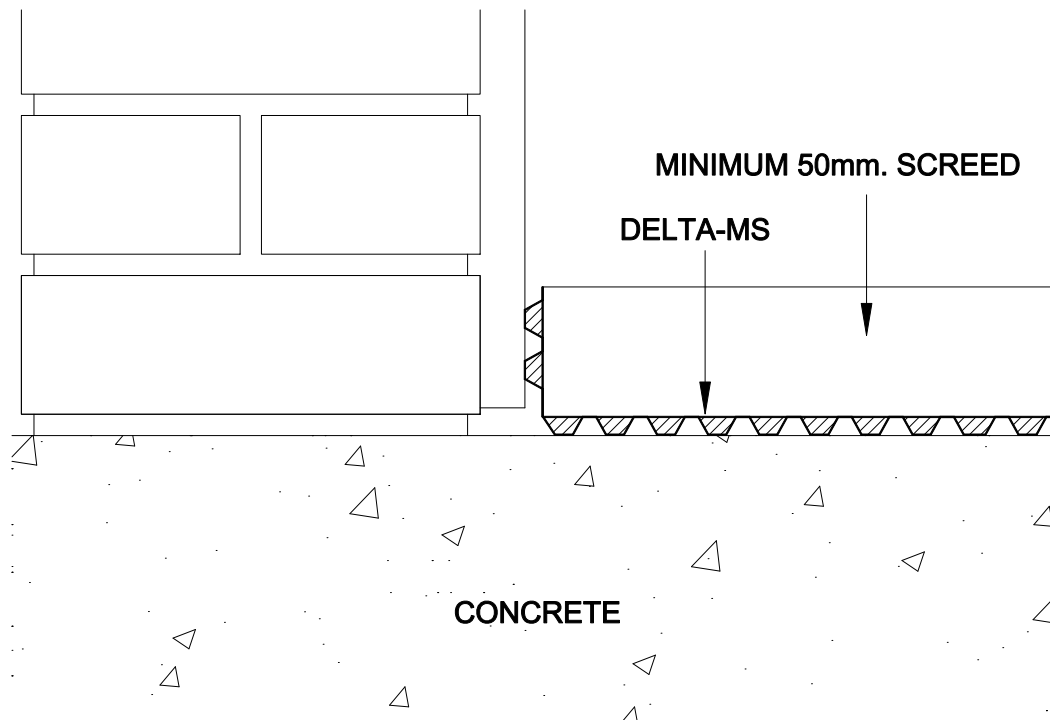

DO NOT SCALE

DELTA SYSTEM 500 TYPICAL FLOOR FINISH

THIS OPTION APPLIES TO 3mm. 8mm. OR 20mm. STUD DESIGN

100A

DELTA MEMBRANE SYSTEMS LTD

DELTA House
Merlin Way
North Weald
Epping
Essex CM16 6HR
Tel: 01992 523523 Fax: 01992 523250

Title
TYPICAL FLOOR FINISH SCREED

Drawing No. 100A

Rev

Drawn