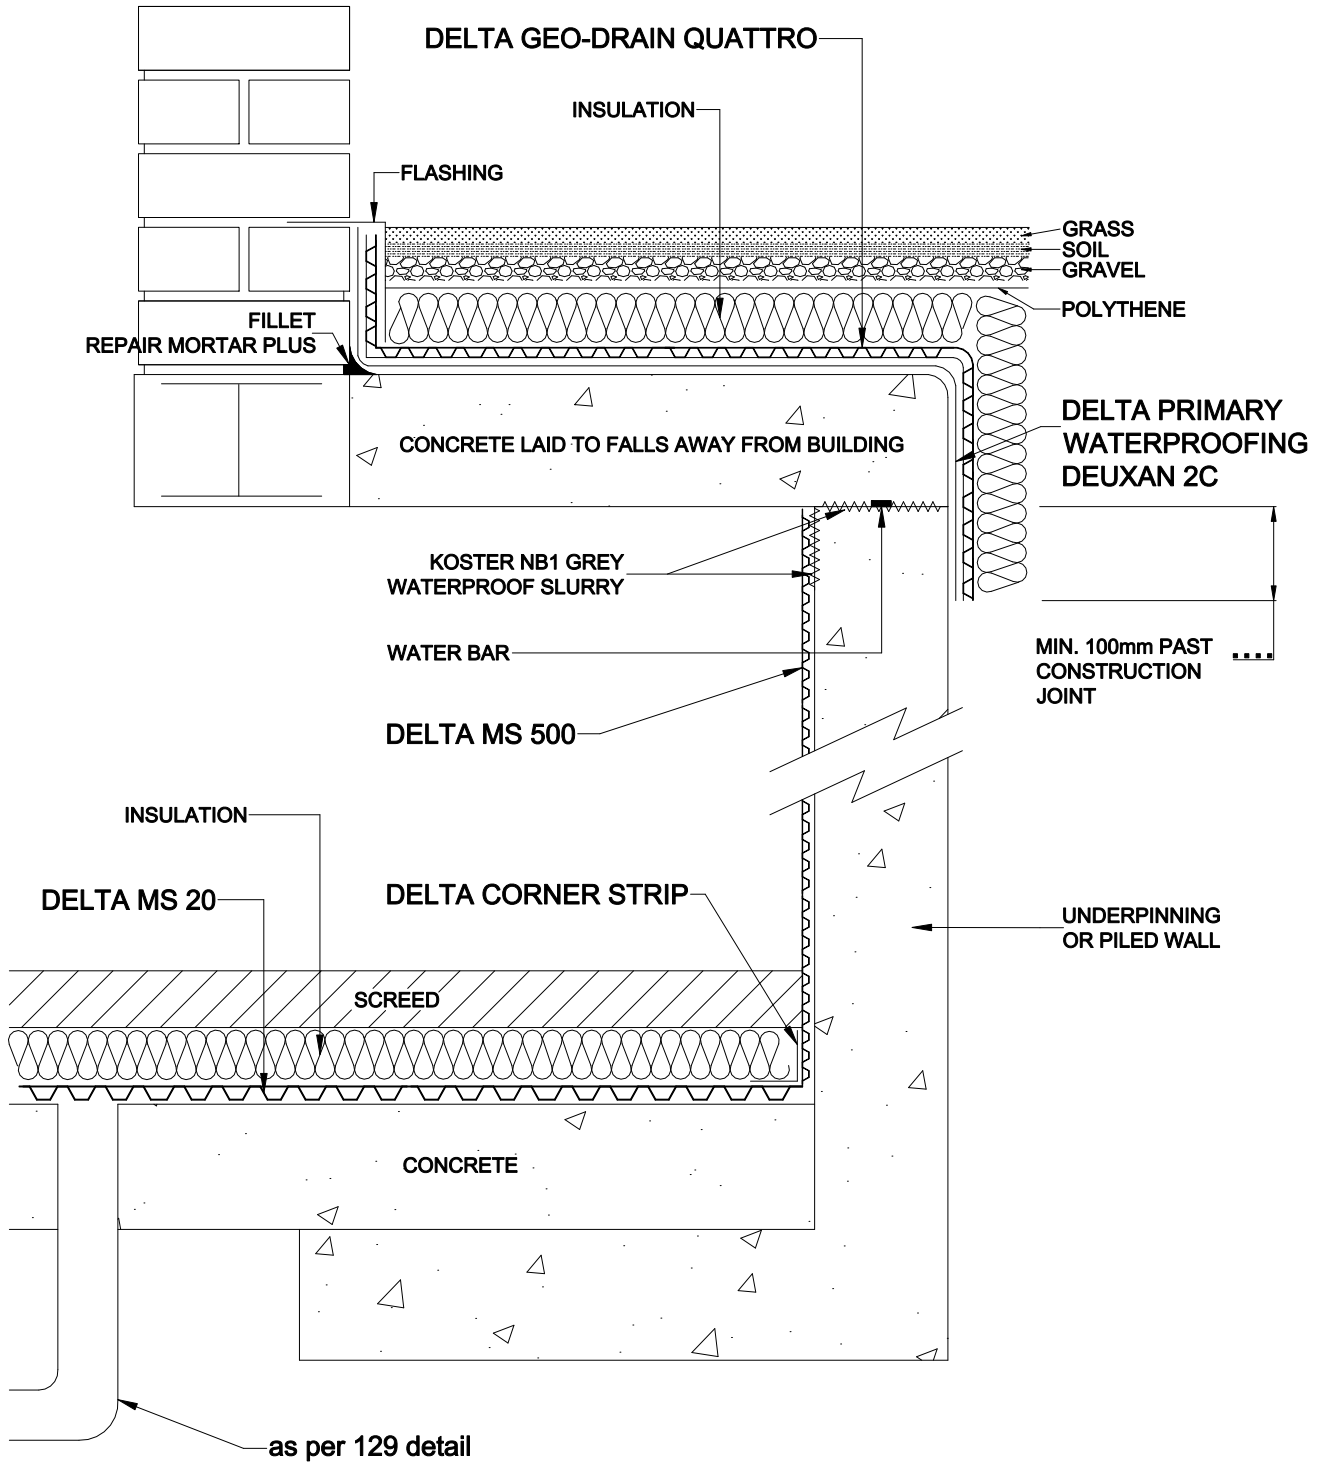

DO NOT SCALE

**GEO - DRAIN QUATTRO
HORIZONTAL GARDEN DECK**

135 rev.2

DELTA MEMBRANE SYSTEMS LTD

DELTA House
Merlin Way
North Weald
Epping
Essex CM16 6HR
Tel: 01992 523523 Fax: 01992 523250

Title
GEO - DRAIN QUATTRO -
HORIZONTAL GARDEN DECK

Drawing No. 135

Rev
2

Drawn