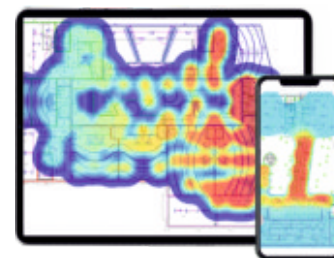

DALI-2 Micro Multisensor

DALI-2 SpaceApp Microsensor

DALI-2 Multi-discipline Microsensor

monitor, manage, configure

Lightscape graphical software provides real-time intel and data sharing via MQTT, while smart touchpanels and touchpads deliver powerful local control of lighting and other integrated services.