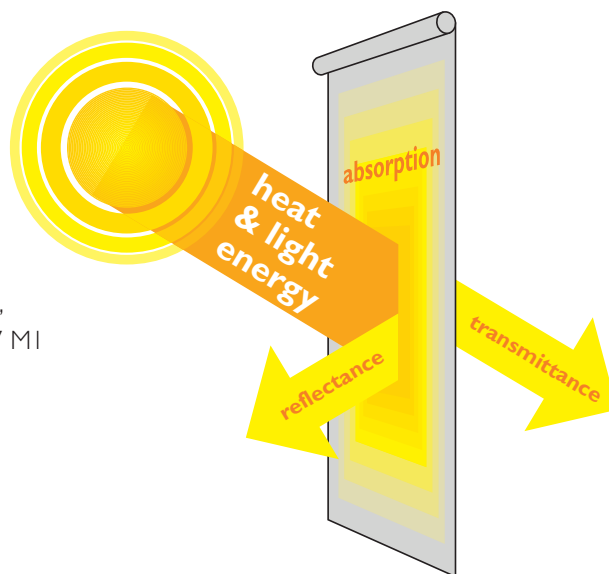

decor zenith

technical data

Availability

- vertical blinds at 127mm width
- roller blinds

Physical Properties

- PVC coated polyester
- weight 290gsm
- thickness 0.32mm nominal

Flame Retardancy

- NF P 92.507, M1-NFPA701 test 1/test 2, CSFMT19 DIN 4102-1, BI BS7837-AS/NZS 1530.3-ONORM B 3800-I BI-UNE 23.727 M1

Durability

- suitable for moist conditions

Care Instructions

- wipe clean with a damp sponge
- do not wash, dry clean, tumble dry or iron

Colours	Solar			Openness Factor	Shading Factor
	Transmittance	Reflectance	Absorption		
caramel	9	36	55	6	0.43
charcoal	5	28	67	6	0.47
cream	14	40	46	11	0.42
grey	4	32	64	4	0.45
light grey	10	36	54	9	0.43
magnolia	11	40	49	9	0.41
mint	11	38	51	9	0.42
mushroom	10	38	52	8	0.42
navy	3	31	66	3	0.45
peach	10	39	53	6	0.41
pearl	10	38	52	8	0.42
primrose	14	39	51	9	0.42
royal	6	35	59	4	0.43
silver	7	36	57	6	0.43
sky	8	39	53	6	0.41
sunflower	15	39	46	9	0.43
white	13	41	46	10	0.41

Shading Factor is a decimal between 0 and 1, with 0 being most efficient and 1 being least efficient.

Product available from:

Decor Systems T: 03030 300 120 E: sales@decorsystems.co.uk W: www.decorsystems.co.uk