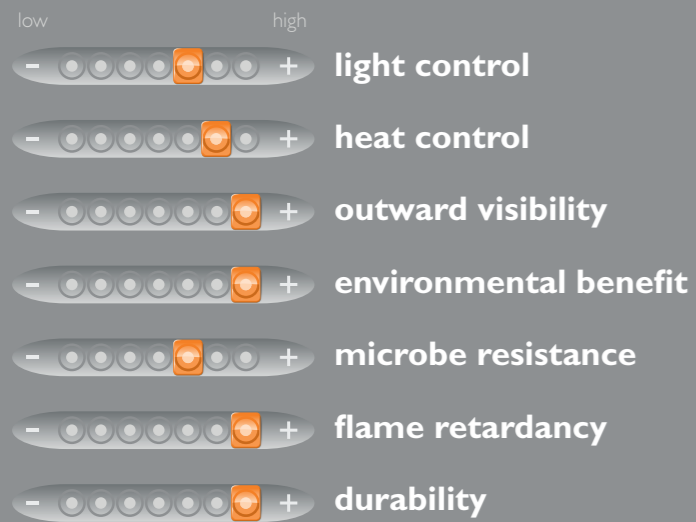

CI/SfB
(76.7)

decor zenith

contract window blind fabric

decor zenith

the ultimate choice for shading. Zenith is a micro-perforated textile which allows outward visibility whilst effectively controlling heat and glare.

The fabric's unique polyester reinforcing is not damaged by bending, unlike fibreglass yarns, retaining its pristine condition throughout the life of the blind. Durability is further enhanced by the smooth polymer coating which is moisture and dirt resistant.

The silver metallic coated reverse increases heat reflective properties, helping to maintain a comfortable room environment in addition to saving energy on building cooling systems. The uniform reverse coating also enables the specifier to choose darker interior colours without prejudicing solar performance.

silver

decor zenith

technical data

Availability

- vertical blinds at 127mm width
- roller blinds

Physical Properties

- PVC coated polyester
- weight 290gsm
- thickness 0.32mm nominal

Flame Retardancy