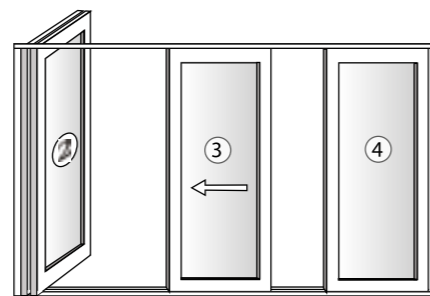

Unlike Bi-folds, the Slide & Swing doesn't encroach on internal living room or patio space when opening or closing. And homeowners can open any part of the door for ventilation or access. It even operates as a partition. When closed, the doors interlock together creating a solid wall that is extremely secure, and far more secure than a traditional Bi-fold or inline sliding patio door.

Key features:

- Seamless beautiful lines - no unsightly hardware
- Easy to operate - slide one panel at a time
- More living space - inside and out
- Secure - Kitemark accredited lock
- Excellent thermal and weatherproof performance
- Patented Magnaline™ slide and stack technology
- Maximum door height 2200mm, width on application
- Available in Traditional 2500 and Contemporary 3000 profiles

The first panel is fixed and can be on either side of the opening.

The second and subsequent panels slide up to the first panel and click into place.

Each panel then swings open and stacks parallel - providing full use of the opening