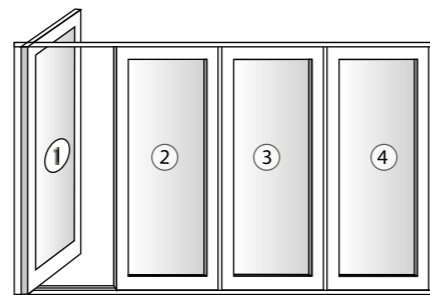

Unlike Bi-folds, the Slide & Swing doesn't encroach on internal living room or patio space when opening or closing. And homeowners can open any part of the door for ventilation or access. It even operates as a partition. When closed, the doors interlock together creating a solid wall that is extremely secure, and far more secure than a traditional Bi-fold or inline sliding patio door.

Key features:

- Seamless beautiful lines - no unsightly hardware
- Easy to operate - slide one panel at a time
- More living space - inside and out
- Secure - Kitemark accredited lock
- Excellent thermal and weatherproof performance
- Patented Magnaline™ slide and stack technology
- Maximum door height 2200mm, width on application
- Available in Traditional 2500 and Contemporary 3000 profiles

The first panel is fixed and can be on either side of the opening.

The second and subsequent panels slide up to the first panel and click into place.

Each panel then swings open and stacks parallel - providing full use of the opening