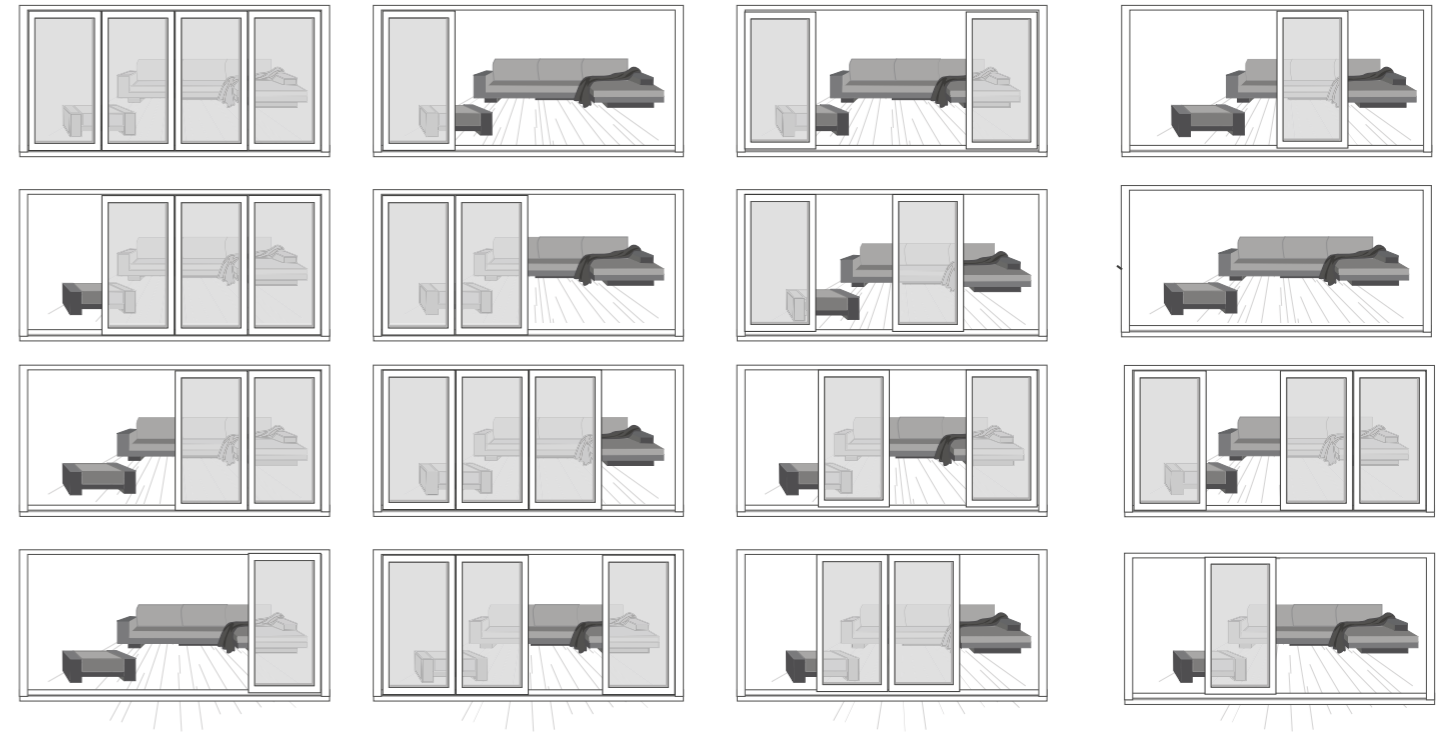

Slide and Swing