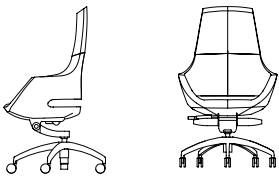

55 Suna by Johan Verde

W26.5", D26", SD17.5", SH17.5", AH24.5"

Executive chair featuring a five star metal base on mid and high backs and four star base on low back.
All metal bases are finished in polished aluminum (DE-PA). Swivel and tilt mechanism standard on mid and high backs.
Glides are optional at no additional charge on mid or high backs.

55113 Low back four star base with glides

H31"

	FABRIC YDS.	COM	1,000	2,000	3,000	4,000	5,000	6,000	7,000	8,000	9,000	10,000	11,000	Wt.
55113 Chair	3	1470	1583	1630	1677	1737	1790	1857	1910	1997	2083	2550	2910	49

ONLY PARTIAL PRICE CHANGE

55213 Mid back

H41.5"

	FABRIC YDS.	COM	1,000	2,000	3,000	4,000	5,000	6,000	7,000	8,000	9,000	10,000	11,000	Wt.
55213 Chair	3.25	2035	2189	2251	2315	2396	2469	2559	2631	2749	2865	3498	3985	55