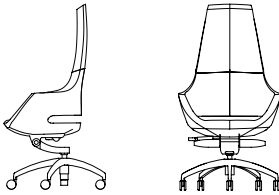

55 Suna by Johan Verde

W26.5", D26", SD17.5", SH17.5", AH24.5"

Executive chair featuring a five star metal base on mid and high backs and four star base on low back.
All metal bases are finished in polished aluminum (DE-PA). Swivel and tilt mechanism standard on mid and high backs.
Glides are optional at no additional charge on mid or high backs.

55113 Low back four star base with glides

H31"

	FABRIC YDS.	COM	1,000	2,000	3,000	4,000	5,000	6,000	7,000	8,000	9,000	10,000	11,000	Wt.
55113 Chair	3	1470	1583	1630	1677	1737	1790	1857	1910	1997	2083	2550	2910	49

ONLY PARTIAL PRICE CHANGE

55213 Mid back

H41.5"

	FABRIC YDS.	COM	1,000	2,000	3,000	4,000	5,000	6,000	7,000	8,000	9,000	10,000	11,000	Wt.
55213 Chair	3.25	2035	2189	2251	2315	2396	2469	2559	2631	2749	2865	3498	3985	55

55313 High back

H48"

	FABRIC YDS.	COM	1,000	2,000	3,000	4,000	5,000	6,000	7,000	8,000	9,000	10,000	11,000	Wt.
55313 Chair	3.5	2166	2331	2400	2468	2555	2633	2730	2808	2934	3061	3741	4266	52