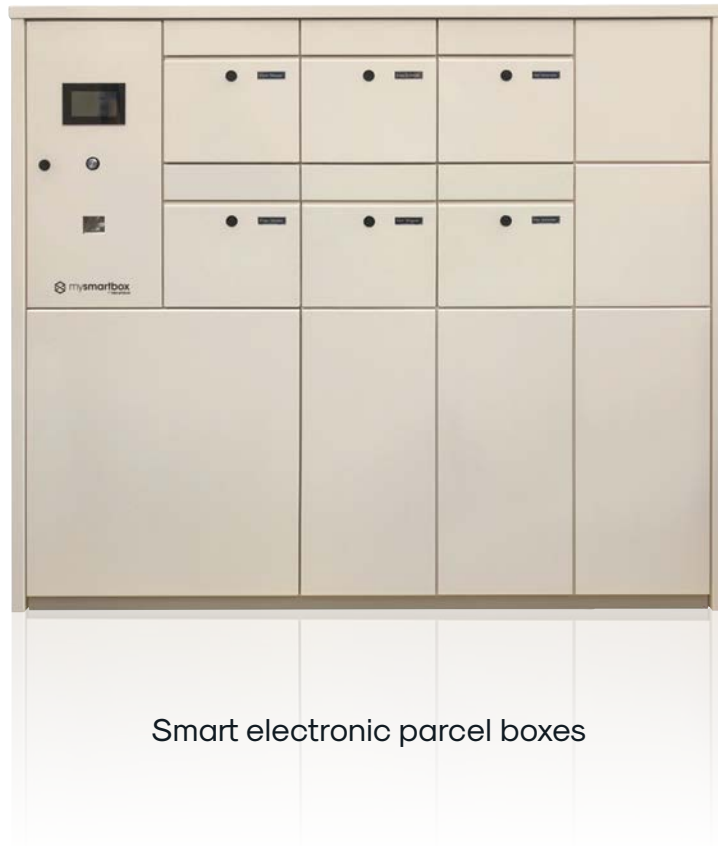

Discover our new exclusive solution for parcel deliveries

Smart electronic parcel boxes

DAD
A DECAYEUX COMPANY

Church Road
The Wood Turners
Smeeth
Ashford
Kent TN25 6SA

+44 (0)1 233 630 406
sales@dadgroup.co.uk
dadgroup.co.uk