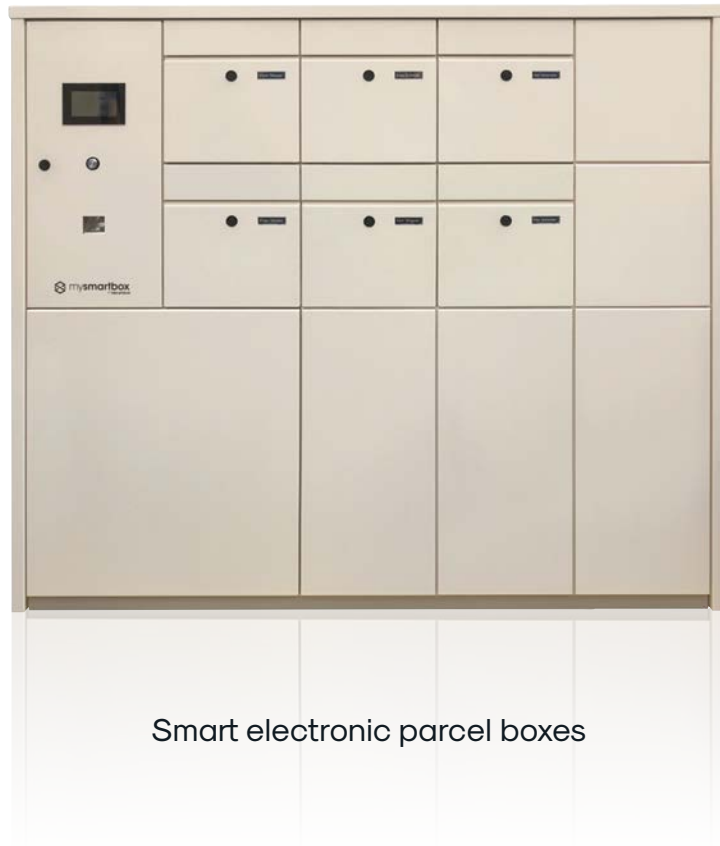

Discover our new exclusive solution for parcel deliveries

Smart electronic parcel boxes

DAD

A DECAYEUX COMPANY

Church Road
The Wood Turners
Smeeth
Ashford
Kent TN25 6SA

+44 (0)1 233 630 406
sales@dadgroup.co.uk
dadgroup.co.uk