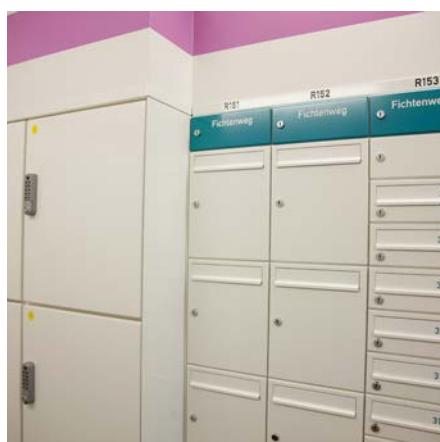

Optional finishes

**Non standard
RAL colours**

Satin stainless steel
-

**Aluminium
Silver**

**Aluminium
Gold**

**Aluminium
Bronze**

PRINT
Custom artwork

Discover our smart electronic solution for parcel deliveries