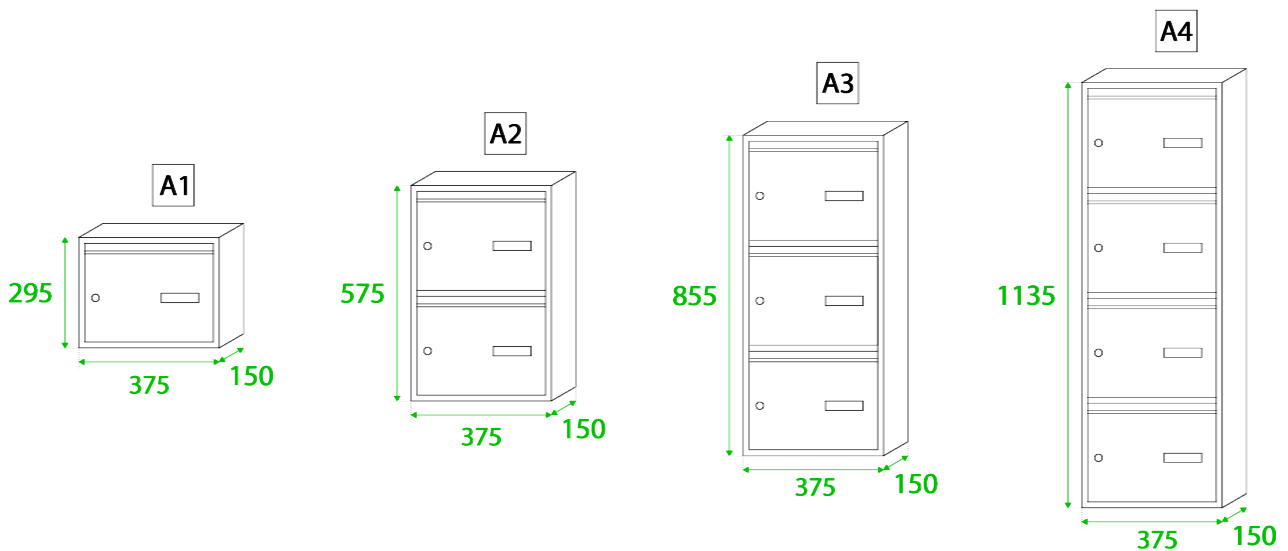

### BODY

- Dimensions(mm) : 375W x 295H x 150D
- Electro-galvanised steel
- Polyester powder coated standard RAL colour

## DIMENSIONS

\*Please note that the finishes shown on this document can differ slightly from reality due to your display or printer.  
Note : All the dimensions of this document are in mm. Please allow minor tolerance on the overall alignment of our boxes.