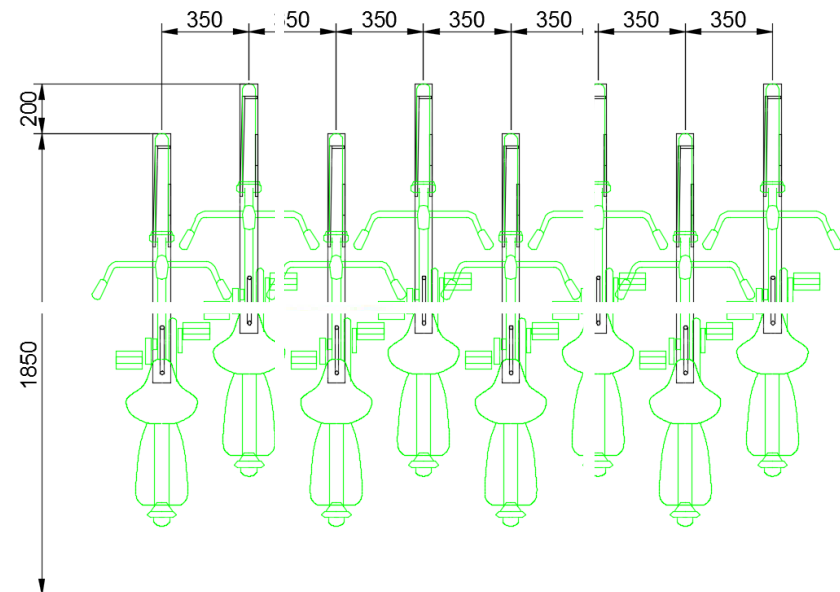

INCLUDES FREE DELIVERY

Costs:

Secure Bike Hanger

£POA

Various shelter options available for all products.