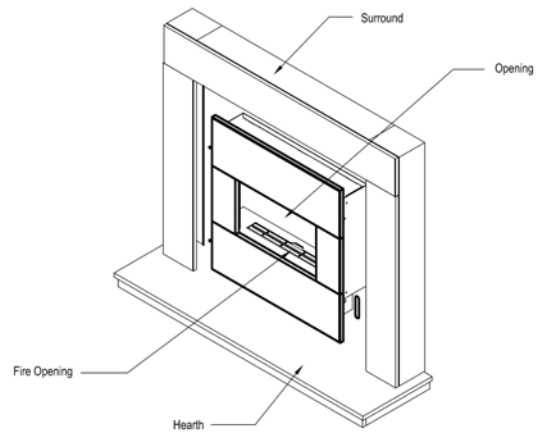

KIAH - Traditional Flueless Gas Fire

Index # 86, Rev-7, 18-Dec-2014 - Page 2 of 2

CVO Fire : 01325-301020 : www.cvo.co.uk : sales@cvo.co.uk

Note: The gas pipe location shown on the image below is wrong. The position has now moved (see image on page 1)

=====
CVO reserve the right to amend and improve the specification sheets without prior notice. If in doubt about any aspect of this specification please call. The specification is not to be used to install the fireplace. Every fire is supplied with an official install booklet. Spirit Fires Limited own the Spirit, CVO and FIREVAULT Trademarks. Copying and distribution of these specifications is not permitted without the permission of Spirit Fires Ltd. All dimensions include a +/-2mm tolerance.

Spirit Fires Ltd, 4 Beaumont Square Durham Way South, Newton Aycliffe County Durham, DL5 6XN

Sales: +44 (0)1325-301020 Office: +44 (0) 1325 327 221 Fax: +(0)1325 327 292 Email: sales@cvo.co.uk Web: www.cvo.co.uk

SHOWROOM: CVO Fires can be seen live in our FIREVAULT showrooms based in the North and South of the UK.

Visit www.firevault.co.uk or call 01325-301020 for full contact details, location maps and directions.