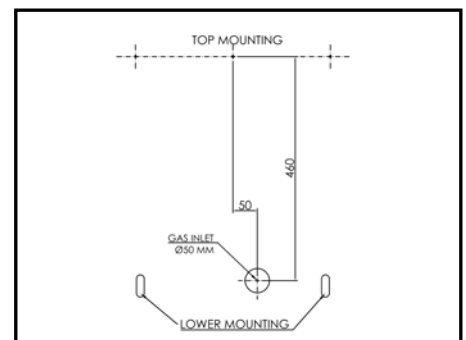

DIMENSIONS [see page 2]:

- Overall Surround Size = 1280mm (w) x 1090mm (h) plus 50mm hearth depth.
- Overall Gas Fire Size = 705mm (w) x 725mm (h).
- All dimensions are approximate. Allowance must be made for variances in stone etc.