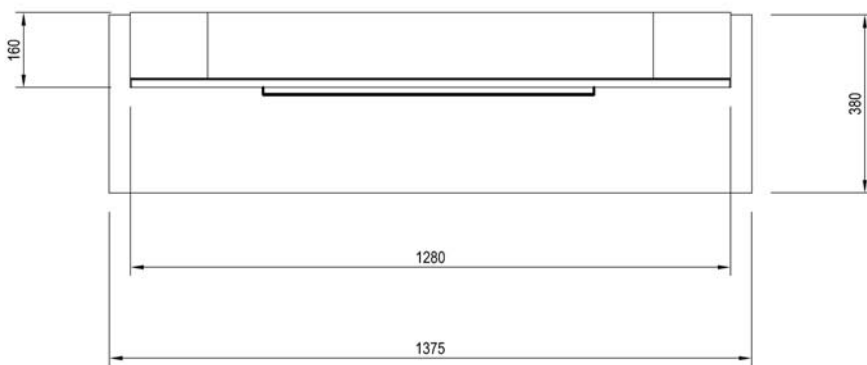

KIAH - Traditional Flueless Gas Fire

Index # 86, Rev-7, 18-Dec-2014 - Page 2 of 2

CVO Fire : 01325-301020 : www.cvo.co.uk : sales@cvo.co.uk

Note: The gas pipe location shown on the image below is wrong. The position has now moved (see image on page 1)

=====
CVO reserve the right to amend and improve the specification sheets without prior notice. If in doubt about any aspect of this specification please call. The specification is not to be used to install the fireplace. Every fire is supplied with an official install booklet. Spirit Fires Limited own the Spirit, CVO and FIREVAULT Trademarks. Copying and distribution of these specifications is not permitted without the permission of Spirit Fires Ltd. All dimensions include a +/-2mm tolerance.

Spirit Fires Ltd, 4 Beaumont Square Durham Way South, Newton Aycliffe County Durham, DL5 6XN

Sales: +44 (0)1325-301020 Office: +44 (0) 1325 327 221 Fax: +(0)1325 327 292 Email: sales@cvo.co.uk Web: www.cvo.co.uk

SHOWROOM: CVO Fires can be seen live in our FIREVAULT showrooms based in the North and South of the UK.

Visit www.firevault.co.uk or call 01325-301020 for full contact details, location maps and directions.