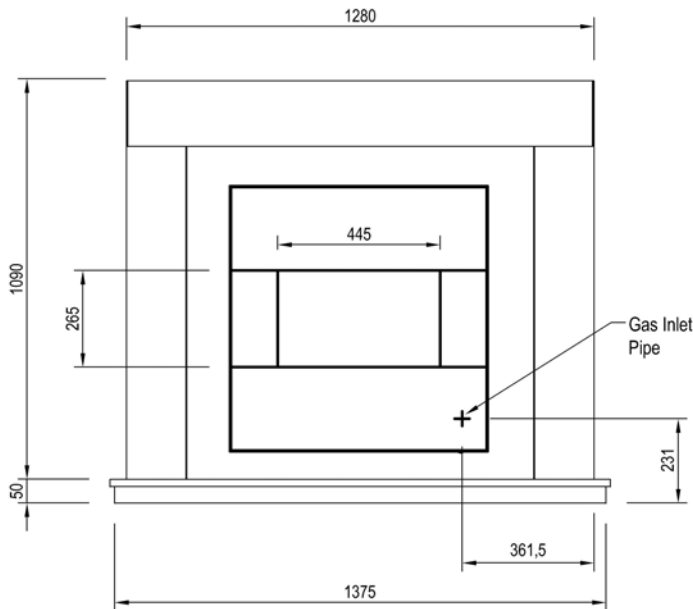

KIAH - Traditional Flueless Gas Fire

Index # 86, Rev-7, 18-Dec-2014 - Page 2 of 2

CVO Fire : 01325-301020 : www.cvo.co.uk : sales@cvo.co.uk

Note: The gas pipe location shown on the image below is wrong. The position has now moved (see image on page 1)

=====
CVO reserve the right to amend and improve the specification sheets without prior notice. If in doubt about any aspect of this specification please call. The specification is not to be used to install the fireplace. Every fire is supplied with an official install booklet. Spirit Fires Limited own the Spirit, CVO and FIREVAULT Trademarks. Copying and distribution of these specifications is not permitted without the permission of Spirit Fires Ltd. All dimensions include a +/-2mm tolerance.

Spirit Fires Ltd, 4 Beaumont Square Durham Way South, Newton Aycliffe County Durham, DL5 6XN

Sales: +44 (0)1325-301020 Office: +44 (0) 1325 327 221 Fax: +(0)1325 327 292 Email: sales@cvo.co.uk Web: www.cvo.co.uk

SHOWROOM: CVO Fires can be seen live in our FIREVAULT showrooms based in the North and South of the UK.

Visit www.firevault.co.uk or call 01325-301020 for full contact details, location maps and directions.