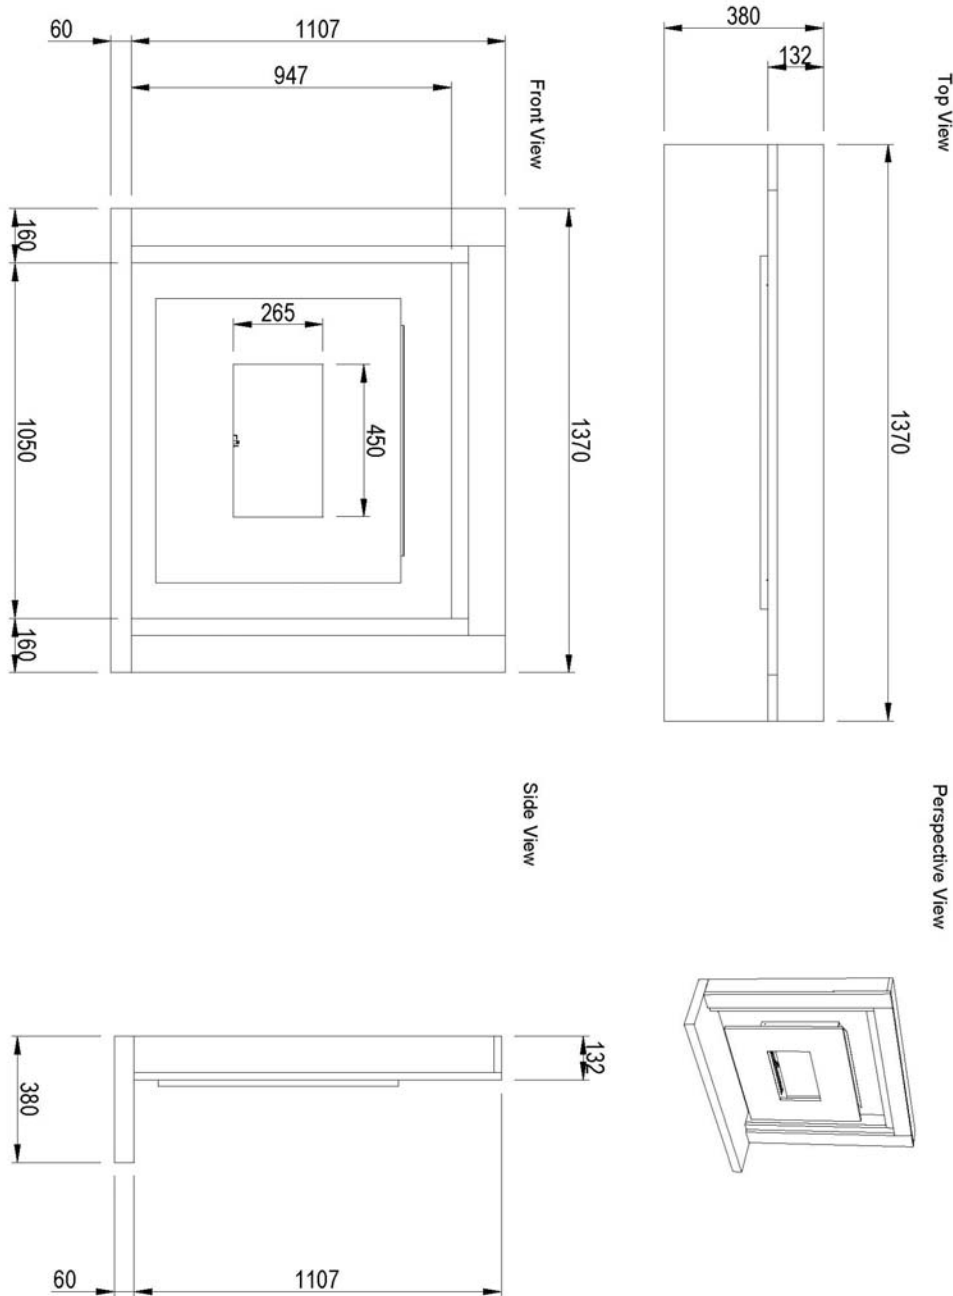

CORONA – Traditional Flueless Gas Fire

Index # 64 - Rev-8 / 21-Oct-2011 / Page 2 of 2

CVO Fire : 01325-301020 · www.cvo.co.uk · sales@cvo.co.uk

=====
CVO reserve the right to amend and improve the specification sheets without prior notice. If in doubt about any aspect of this specification please call. The specification is not to be used to install the fireplace. Every fire is supplied with an official install booklet. Spirit Fires Limited own the Spirit, CVO and FIREVAULT Trademarks. Copying and distribution of these specifications is not permitted without the permission of Spirit Fires Ltd. All dimensions include a +/-2mm tolerance.

Spirit Fires Ltd, 4 Beaumont Square Durham Way South, Newton Aycliffe County Durham, DL5 6XN
Sales: +44 (0)1325-301020 Office: +44 (0) 1325 327 221 Fax: +(0)1325 327 292 Email: sales@cvo.co.uk Web: www.cvo.co.uk

SHOWROOM: CVO Fires can be seen live in our FIREVAULT showrooms based in the North and South of the UK. Visit www.firevault.co.uk or call 01325-301020 for full contact details, location maps and directions.