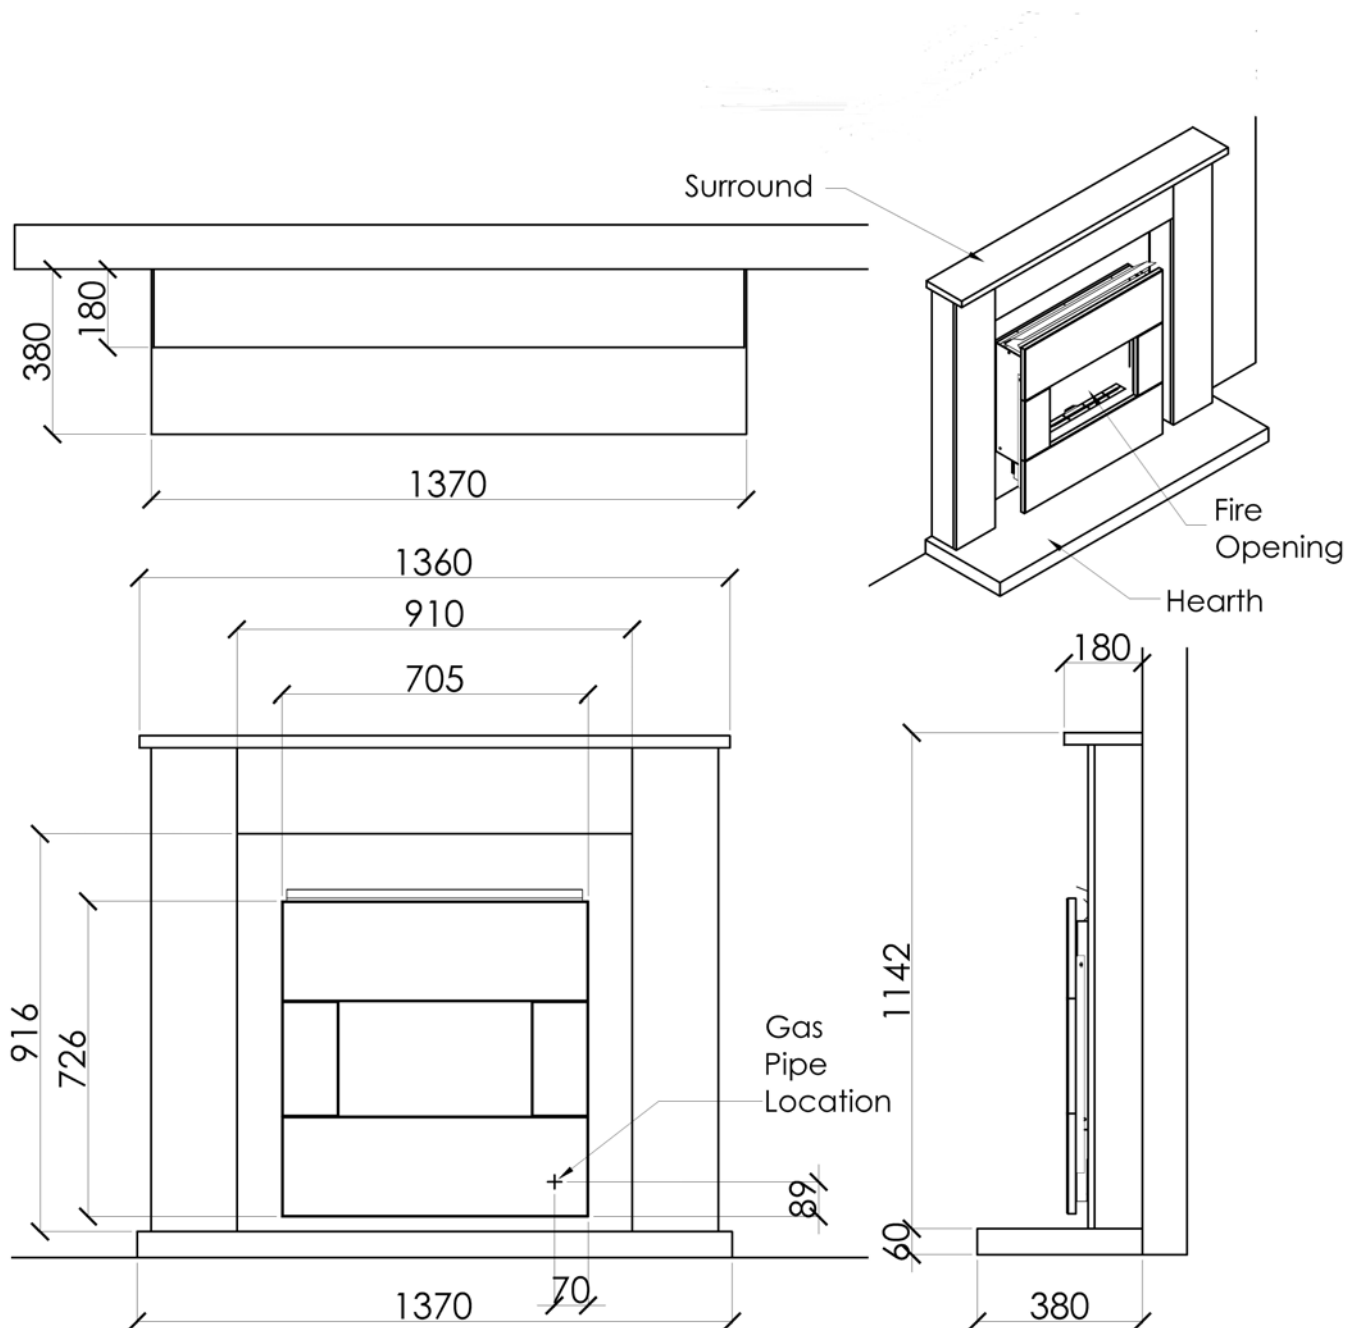

BONITA – Traditional Flueless Gas Fire

Index # 92, Rev-5, 28-March-2014 - Page 2 of 2

CVO Fire : 01325-301020 : www.cvo.co.uk : sales@cvo.co.uk

=====
CVO reserve the right to amend and improve the specification sheets without prior notice. If in doubt about any aspect of this specification please call. The specification is not to be used to install the fireplace. Every fire is supplied with an official install booklet. Spirit Fires Limited own the Spirit, CVO and FIREVAULT Trademarks. Copying and distribution of these specifications is not permitted without the permission of Spirit Fires Ltd. All dimensions include a +/-2mm tolerance.

Spirit Fires Ltd, 4 Beaumont Square Durham Way South, Newton Aycliffe County Durham, DL5 6XN
Sales: +44 (0)1325-301020 Office: +44 (0) 1325 327 221 Fax: +(0)1325 327 292 Email: sales@cvo.co.uk Web: www.cvo.co.uk

SHOWROOM: CVO Fires can be seen live in our FIREVAULT showrooms based in the North and South of the UK.
Visit www.firevault.co.uk or call 01325-301020 for full contact details, location maps and directions.