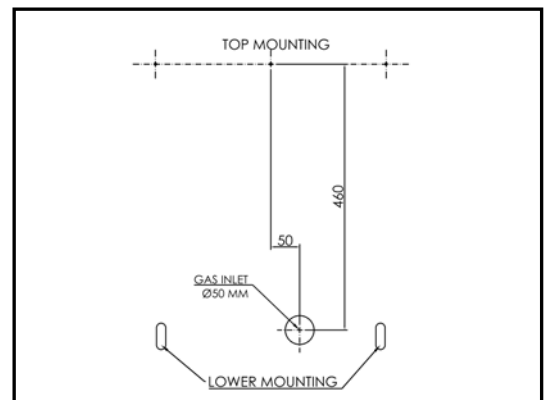

OPTIONS:

- Manual Control – Natural Gas – 2.7kW or 3.5kW
- Manual Control – LPG – 3.5Kw

CE APPROVAL:

- **Natural Gas**
- I2H – G20 – 20mBar - AT, CH, CZ, DK, ES, FI, GB, GR, IE, IT, NO, PT, SE
- I2E – G20 – 20mBar - DE, LU
- I2E+ – G20/G25 – 20/25mBar - BE, FR
- I2L – G25 – 25mBar – NL
- **LPG / Propane**
- I3P(37) – G31 – 37mBar - ES, GB, GR, IE, IT, PT
- I3B/P(30) – G31/G30 – 30mBar - CH, CZ, DK, FI, GR, NL, NO, SE
- I3+ - G30 – 28-30mBar - BE, CH, CZ, ES, FR, GB, GR, IE, IT, PT
- I3+ - G31 – 37mBar - BE, CH, CZ, ES, FR, GB, GR, IE, IT, PT

DIMENSIONS [see page 2]:

- Overall Surround Size = 1360mm (w) x 1145mm (h) plus 50mm hearth depth.
- Overall Gas Fire Size = 705mm (w) x 725mm (h).

ORDERING:

- To order please call 01325-301020.
- To process your order you will need to know the gas type and the control system you require.

=====
CVO reserve the right to amend and improve the specification sheets without prior notice. If in doubt about any aspect of this specification please call. The specification is not to be used to install the fireplace. Every fire is supplied with an official install booklet. Spirit Fires Limited own the Spirit, CVO and FIREVAULT Trademarks. Copying and distribution of these specifications is not permitted without the permission of Spirit Fires Ltd. All dimensions include a +/-2mm tolerance.

Spirit Fires Ltd, 4 Beaumont Square Durham Way South, Newton Aycliffe County Durham, DL5 6XN

Sales: +44 (0)1325-301020 Office: +44 (0) 1325 327 221 Fax: +(0)1325 327 292 Email: sales@cvo.co.uk Web: www.cvo.co.uk

SHOWROOM: CVO Fires can be seen live in our FIREVAULT showrooms based in the North and South of the UK.

Visit www.firevault.co.uk or call 01325-301020 for full contact details, location maps and directions.