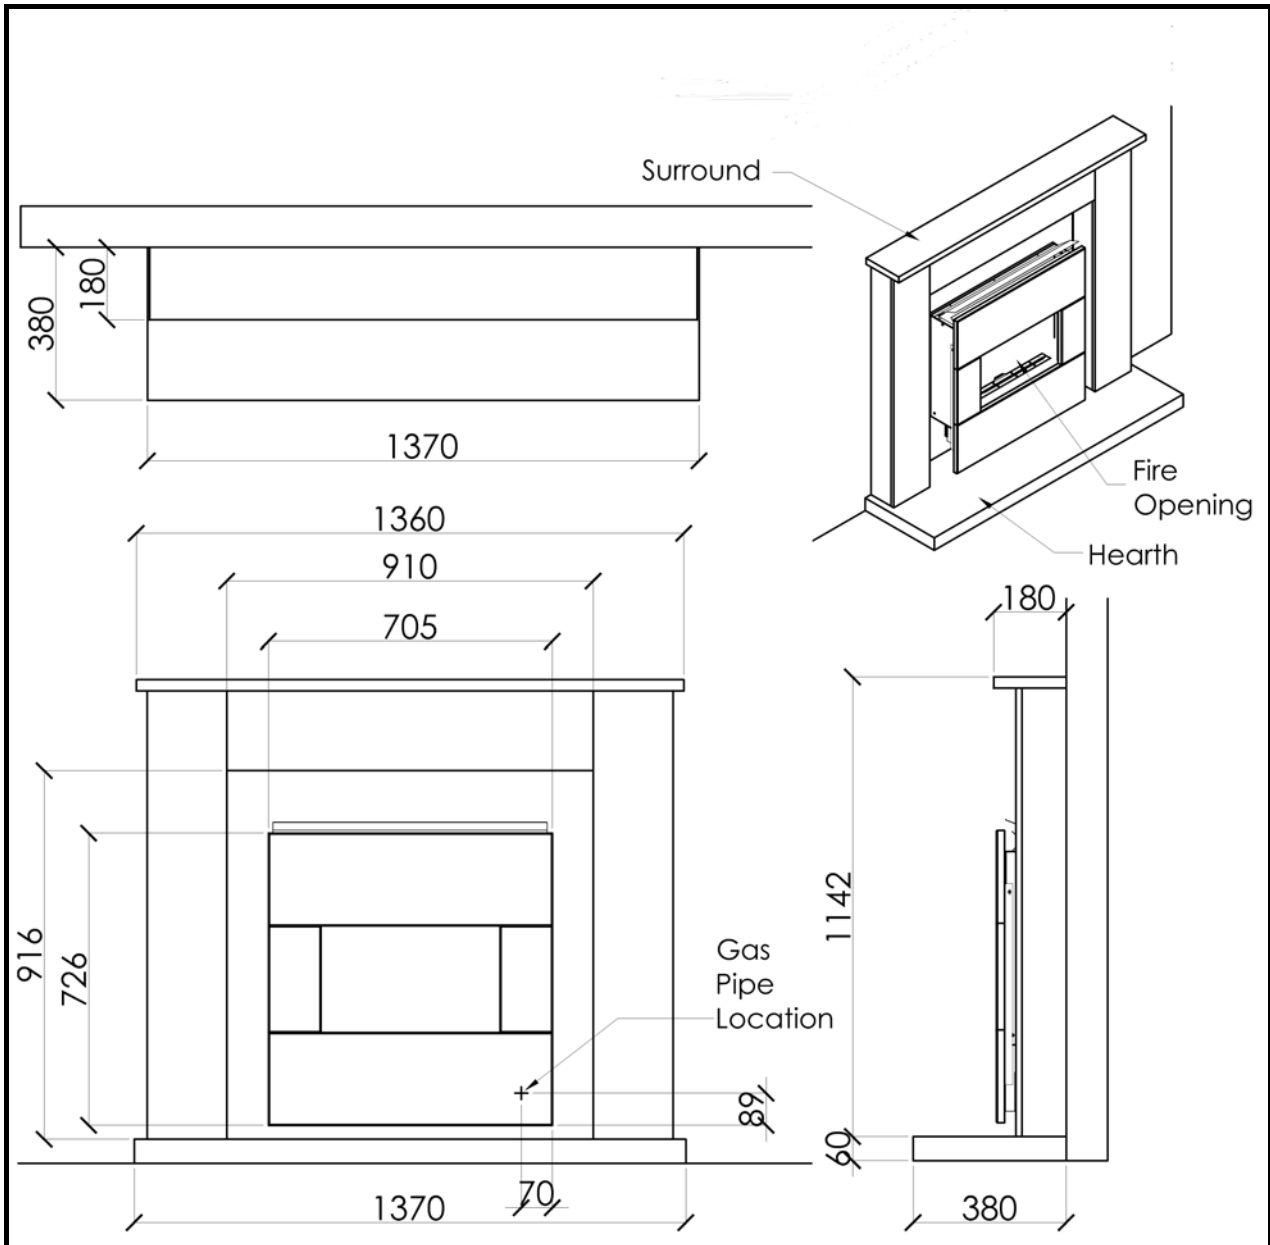

BONITA – Traditional Flueless Gas Fire

Index # 92, Rev-6, 18-Dec-2014 - Page 2 of 2

CVO Fire : 01325-301020 : www.cvo.co.uk : sales@cvo.co.uk

Note: The gas pipe location shown on the image below is wrong. The position has now moved (see image on page 1)

=====
CVO reserve the right to amend and improve the specification sheets without prior notice. If in doubt about any aspect of this specification please call. The specification is not to be used to install the fireplace. Every fire is supplied with an official install booklet. Spirit Fires Limited own the Spirit, CVO and FIREVAULT Trademarks. Copying and distribution of these specifications is not permitted without the permission of Spirit Fires Ltd. All dimensions include a +/-2mm tolerance.

Spirit Fires Ltd, 4 Beaumont Square Durham Way South, Newton Aycliffe County Durham, DL5 6XN
Sales: +44 (0)1325-301020 Office: +44 (0) 1325 327 221 Fax: +(0)1325 327 292 Email: sales@cvo.co.uk Web: www.cvo.co.uk

SHOWROOM: CVO Fires can be seen live in our FIREVAULT showrooms based in the North and South of the UK.
Visit www.firevault.co.uk or call 01325-301020 for full contact details, location maps and directions.