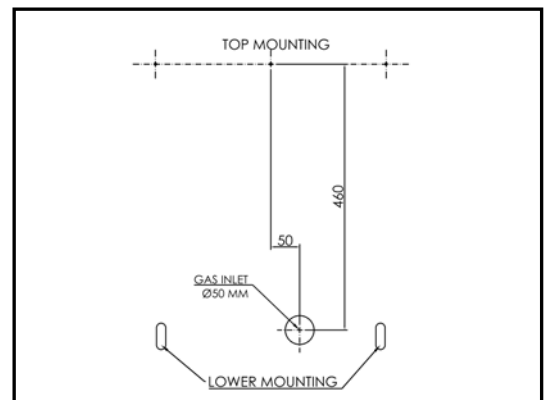

DIMENSIONS [see page 2]:

- Overall Surround Size = 1360mm (w) x 1145mm (h) plus 50mm hearth depth.
- Overall Gas Fire Size = 705mm (w) x 725mm (h).

ORDERING:

- To order please call 01325-301020.
- To process your order you will need to know the gas type and the control system you require.