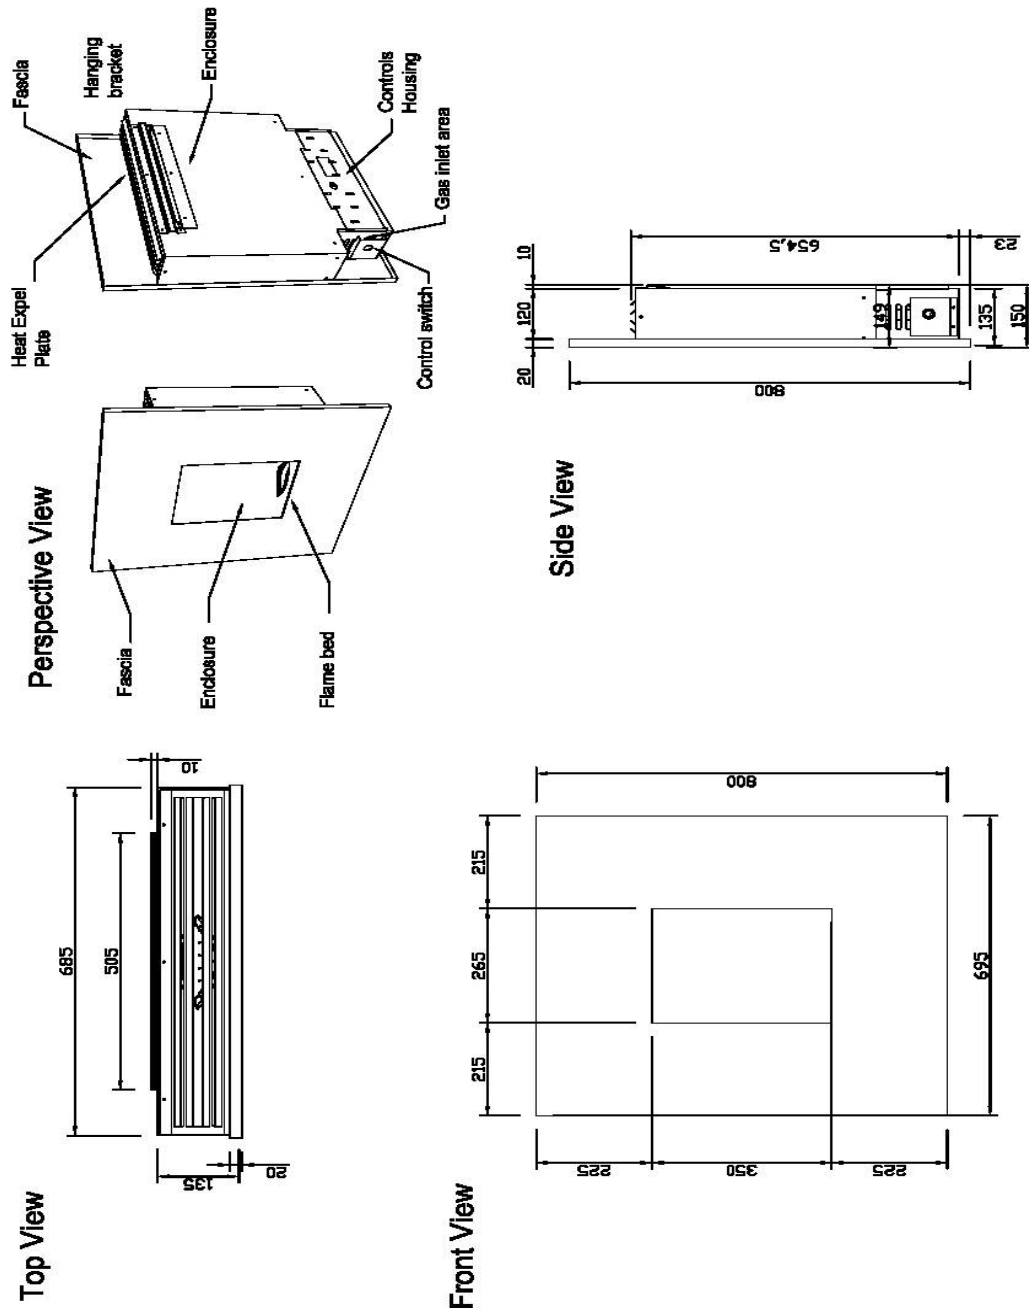

AZAR – Flueless Gas Fire

Index # 59, Rev-5 / 13-Feb-2012 / Page 2 of 2

CVO Fire : 01325-301020 : www.cvo.co.uk : sales@cvo.co.uk

=====
CVO reserve the right to amend and improve the specification sheets without prior notice. If in doubt about any aspect of this specification please call. The specification is not to be used to install the fireplace. Every fire is supplied with an official install booklet. Spirit Fires Limited own the Spirit, CVO and FIREVAULT Trademarks. Copying and distribution of these specifications is not permitted without the permission of Spirit Fires Ltd. All dimensions include a +/-2mm tolerance.

Spirit Fires Ltd, 4 Beaumont Square Durham Way South, Newton Aycliffe County Durham, DL5 6XN
Sales: +44 (0)1325-301020 Office: +44 (0) 1325 327 221 Fax: +(0)1325 327 292 Email: sales@cvo.co.uk Web: www.cvo.co.uk

SHOWROOM: CVO Fires can be seen live in our FIREVAULT showrooms based in the North and South of the UK.
Visit www.firevault.co.uk or call 01325-301020 for full contact details, location maps and directions.