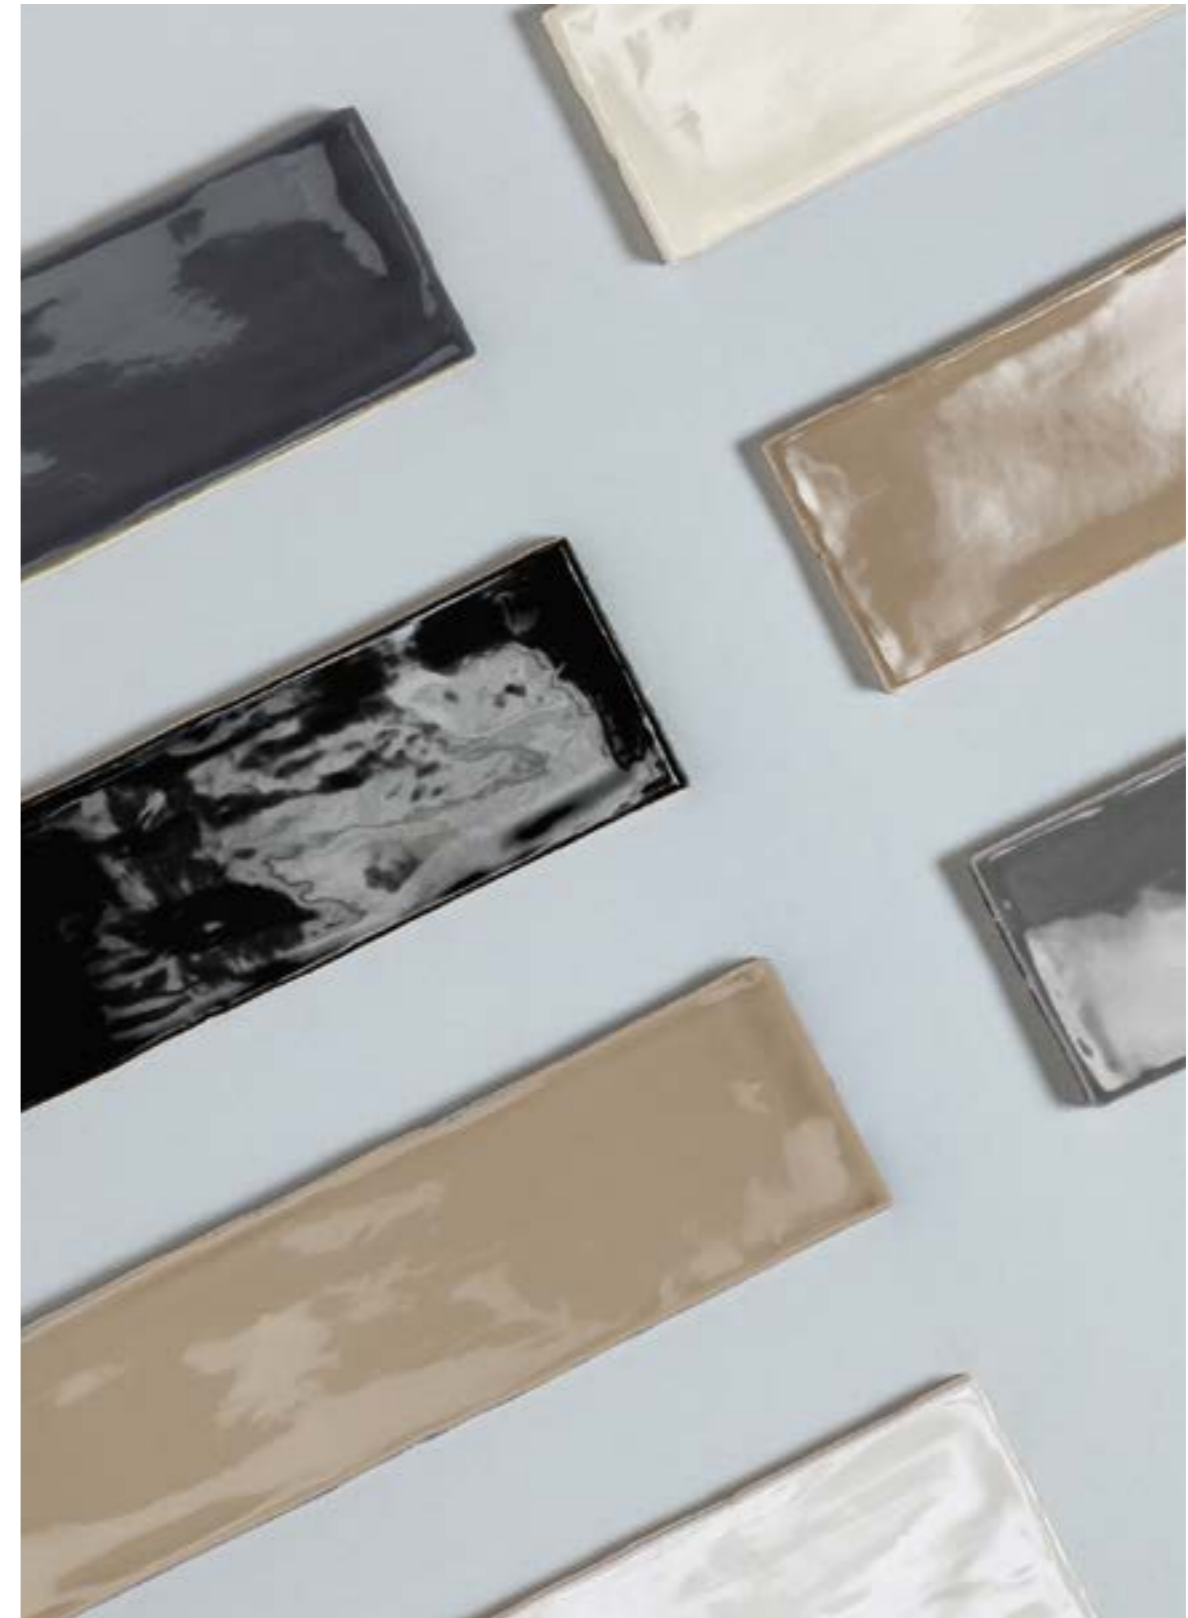

Poitiers

This reinterpretation of a brick surface combines a handcrafted appearance with the characteristic shine of classic glazed tiles.

Available in a wide variety of colours, POITIERS' is so easy to combine with other materials that it can be used as a star attraction on walls in multiple different settings to ensure a timeless trendsetting appeal.

Poitiers