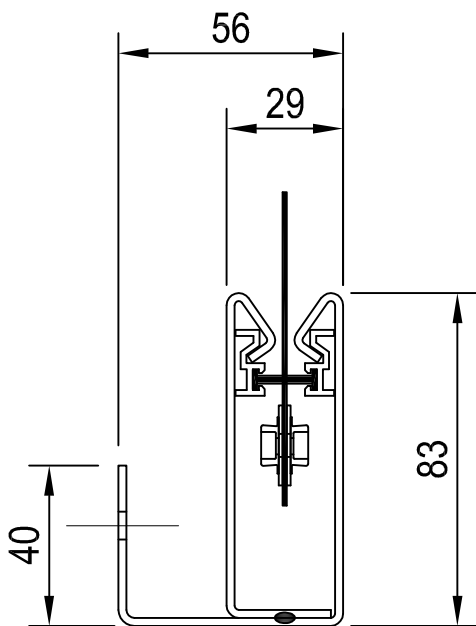

Headbox Details - Face Fix

Maximum width - 3 metres
 Maximum drop - 3 metres

Side Guide Details

Edward House, Penner Road,
 Havant, Hampshire, PO9 1QZ, UK

Tel: +44 (0) 23 9245 4405

Fax: +44 (0) 23 9249 2732

ALL DIMENSION IN MILLIMETERS
 UNLESS OTHERWISE STATED

APPROVED:

DRG. No.

601/318/MK

ISSUE:

B

DATE:

25.02.2014