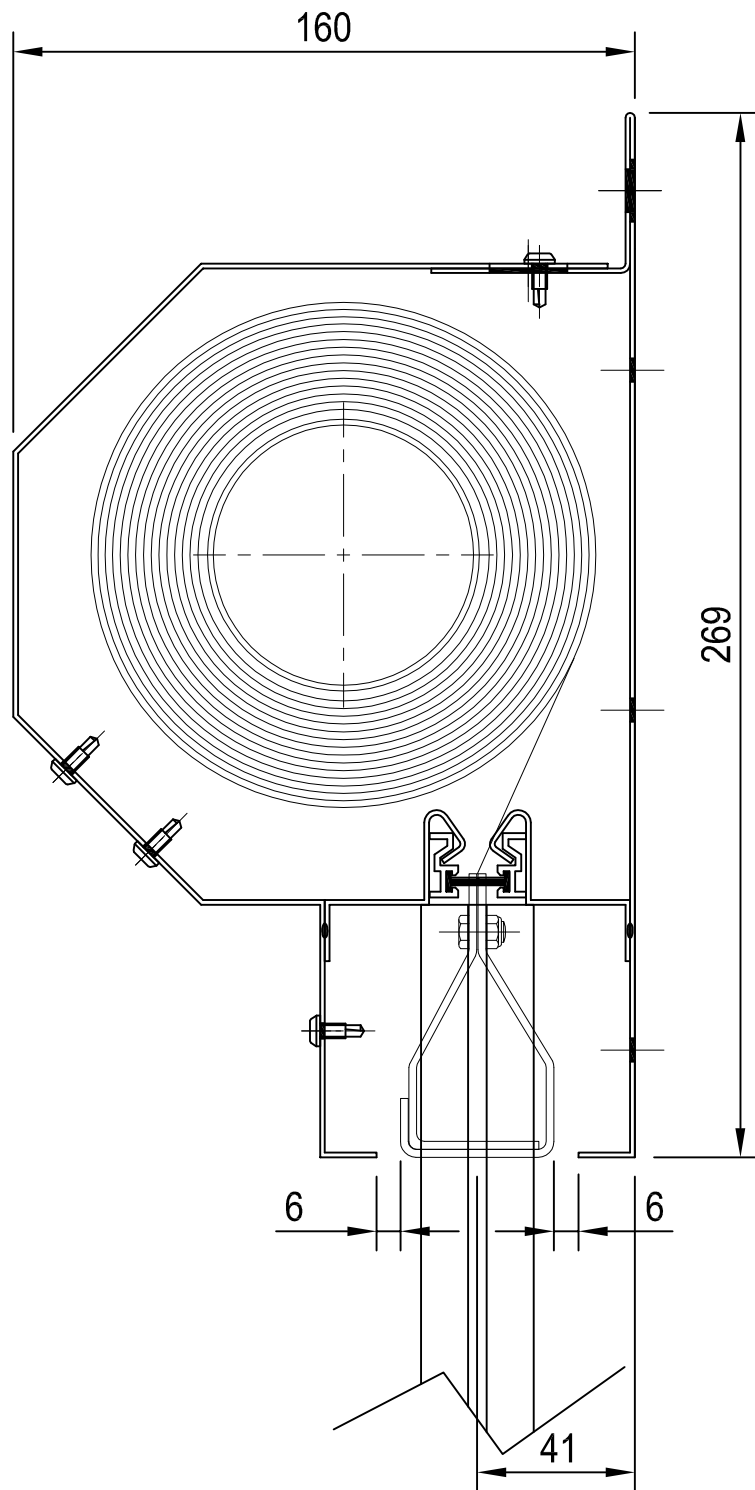

Headbox Details - Face Fix

Maximum width - 3 metres
 Maximum drop - 3 metres

Side Guide Details

Edward House, Penner Road,
 Havant, Hampshire, PO9 1QZ, UK

Tel: +44 (0) 23 9245 4405

Fax: +44 (0) 23 9249 2732

ALL DIMENSION IN MILLIMETERS
 UNLESS OTHERWISE STATED

APPROVED:

DRG. No.

601/318/MK

ISSUE:

B

DATE:

25.02.2014