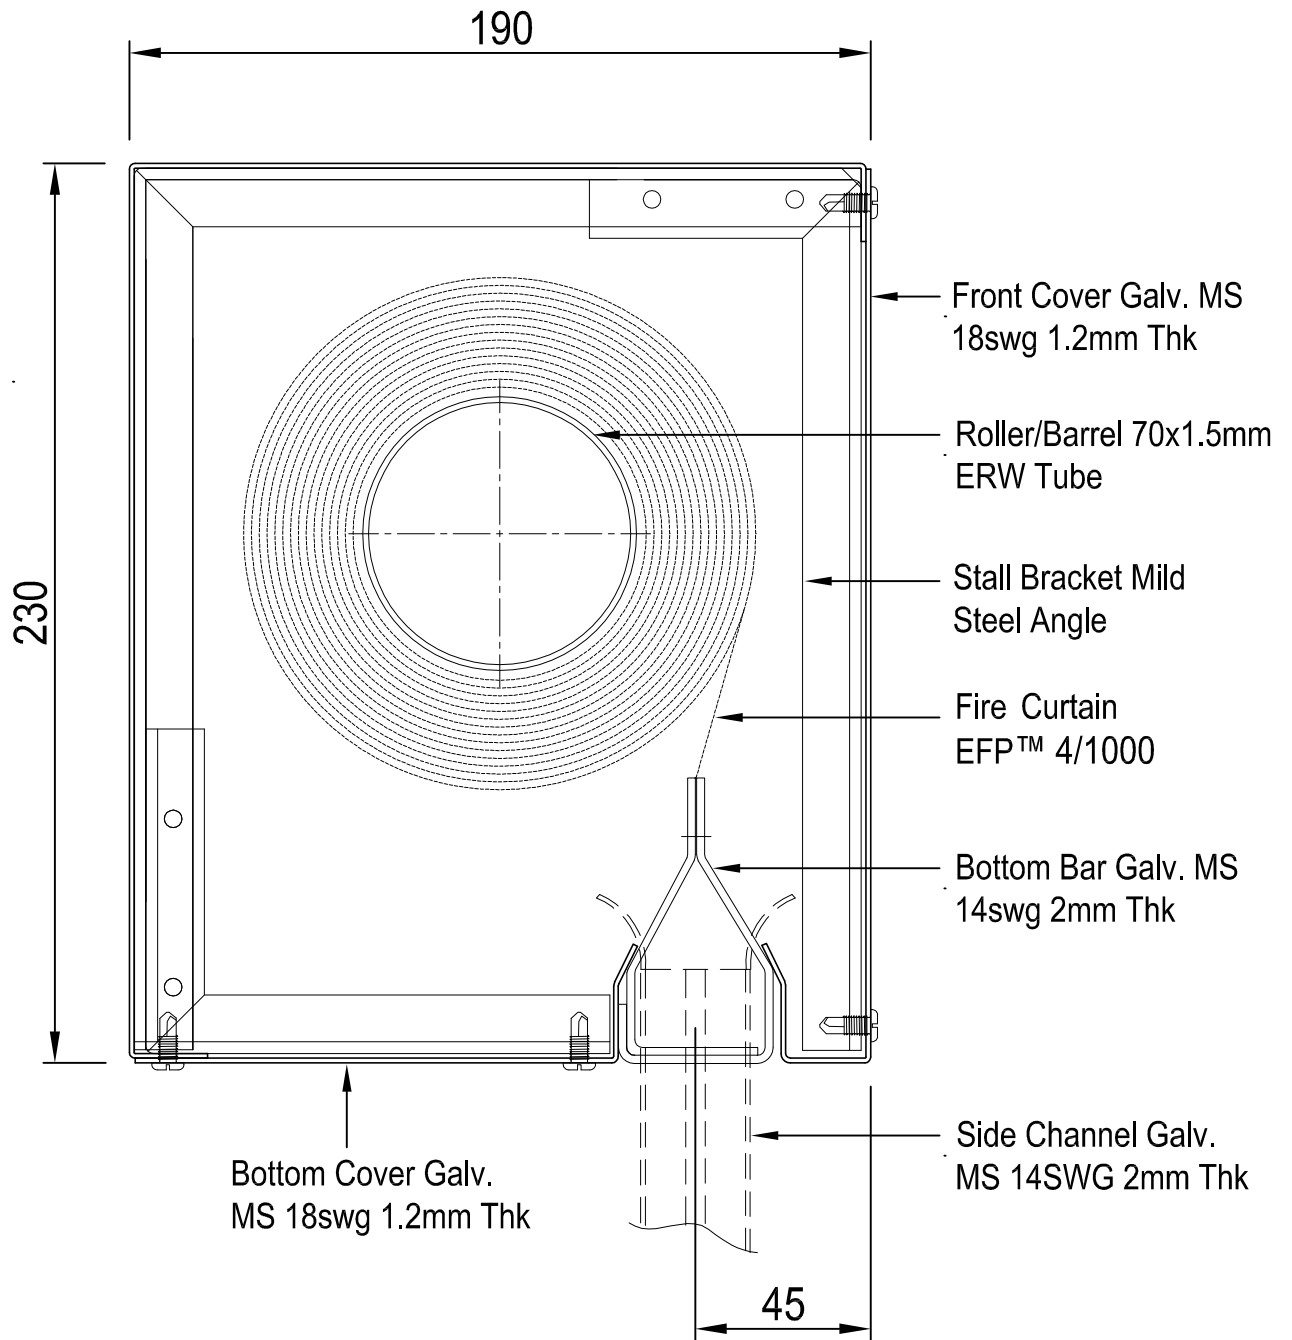

FMP/H 19/23

Maximum width - 4 metres
Maximum drop - 4 metres

FMP 24/29

Maximum width - 4 metres
 Minimum Drop - 3 metres
 Maximum drop - 4 metres