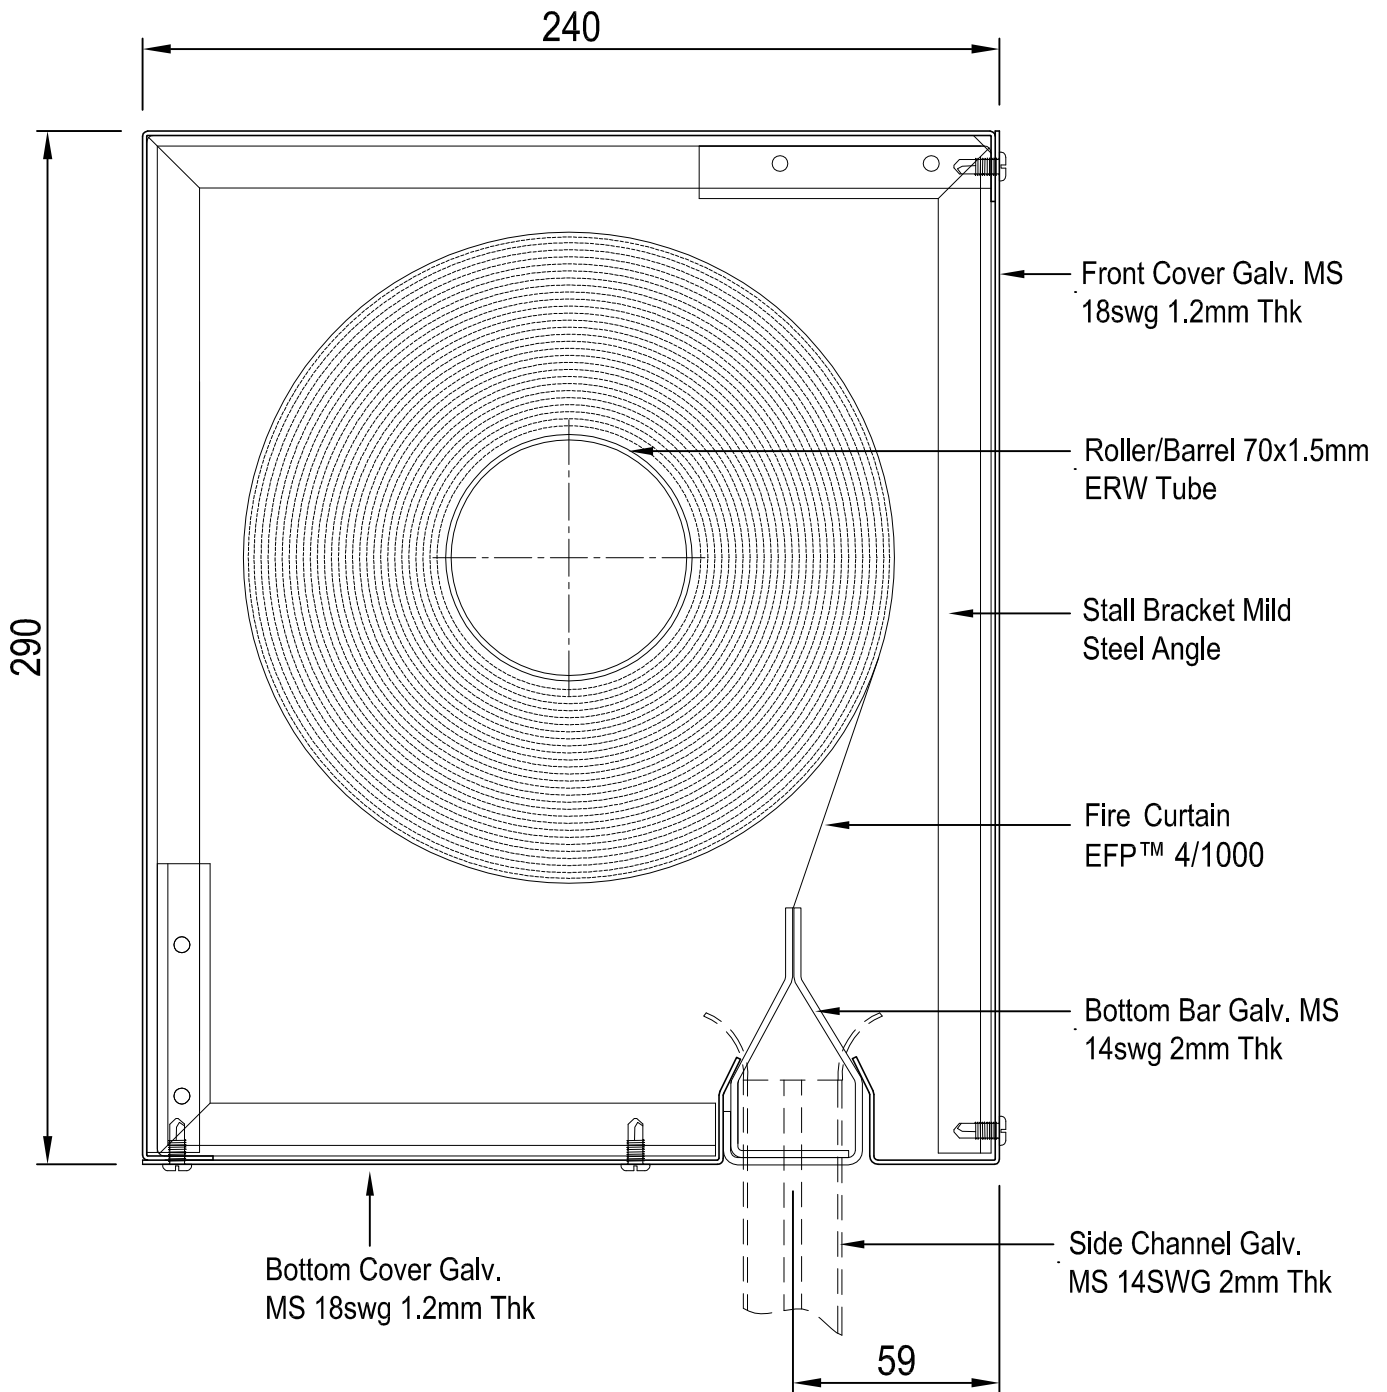

FMP/H 19/23

Maximum width - 4 metres
Maximum drop - 4 metres

FMP 24/29

Maximum width - 4 metres
 Minimum Drop - 3 metres
 Maximum drop - 4 metres