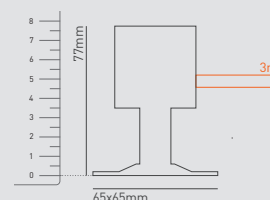

4000K 26°
Additional diagrams available at collingwoodlighting.com

UL010

Universal LED light

Submersible to 9m

7-year extended warranty available

Also available in RGBW See page 271

ZONE L70, B10

35DCM

PHOTOMETRICS @ 25°C

Colour	Beam angle	Product code	CRI	lm	lm/W	lx at 1m
4000K	26°	UL010 NW	>80Ra	140	70	393
3000K	26°	UL010 WW	>80Ra	135	68	379
2700K	26°	UL010 27*	>80Ra	120	60	337
Blue	26°	UL010 BL	-	-	-	-

*Available on request, please call our team for lead times and MOQ on 01604 495 151

GENERAL

Construction material: Stainless steel (316)

WIRING

Cable / flying lead: 3 (H05RN-F) rubberised cable (outside diameter: 6mm)

Type of wiring required: Series

LED DRIVERS

Bathroom zone applicable to fitting only

Product code	mA	SELV	Dimming	Bathroom zone	Min	Max
PLU/700 3-9	700	Yes	No	1	3	9
PL/IP/700 1-3	700	Yes	No	0	1	3
PLD UNI-DRIVE 700MA	700	Yes	Yes (1-10V)	2	1	10

ACCESSORIES

Product code	Description
JB2 / JB4	Waterproof junction box / Gel filled waterproof connector
PDC/GRID DIMMER	Grid dimmer kit for multiple fitting types
WCR 275 BLACK	2-core rubber cable

This luminaire contains built-in LED lamps.

The lamps cannot be changed in the luminaire.

LED

A++ A+ A C D E

874/2012