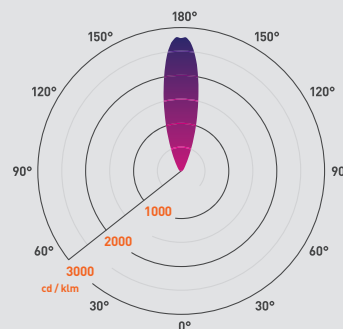

FEATURES & BENEFITS

- › Complete with wall fixings
- › Robust cable for use outdoors
- › Tilt & rotate for adjusting light