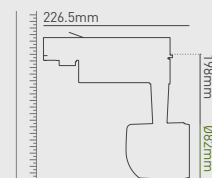

This luminaire contains built-in LED lamps.

The lamps cannot be changed in the luminaire.

LED

A++
A+
A
C
D
E

874/2012