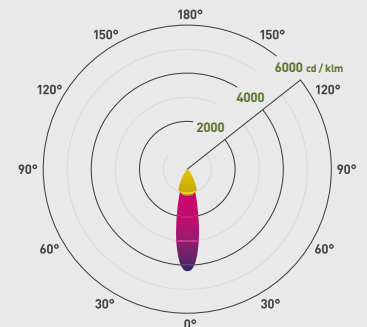

4000K 20° / 4000K 70°

Additional diagrams available at collingwoodlighting.com

This luminaire contains built-in LED lamps.

The lamps cannot be changed in the luminaire.

LED

A++
A+
A
C
D
E

874/2012