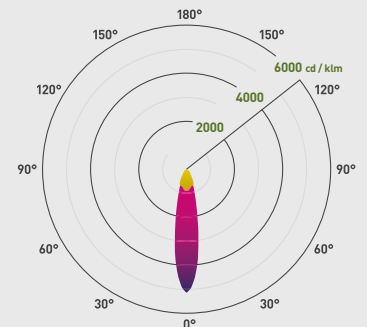

4000K 20° / 4000K 70°
Additional diagrams available at collingwoodlighting.com

This luminaire contains built-in LED lamps.

The lamps cannot be changed in the luminaire.

LED A++ A+ A C D E

874/2012