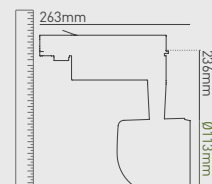

4000K 20° / 4000K 70°
Additional diagrams available at collingwoodlighting.com

This luminaire contains built-in LED lamps.

The lamps cannot be changed in the luminaire.

LED A++ A+ A C D E

874/2012