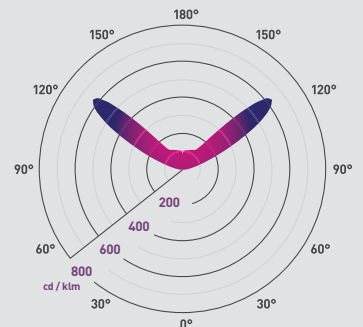

ACCESSORIES

Product code	Description
CR135	0.205mm² PTFE cable
PDC/GRID DIMMER	Grid dimmer kit for multiple fitting types
UY2 CONNECTOR	Quick waterproof connector

4000K

Additional diagrams available at collingwoodlighting.com