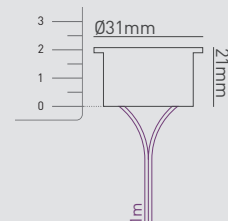

This luminaire contains built-in LED lamps.

The lamps cannot be changed in the luminaire.

Energy efficiency scale: A++ (green), A+ (light green), A (yellow-green), C (yellow), D (orange), F (red). The scale is marked with 'LED' and a crossed-out 'F'.

874/2012