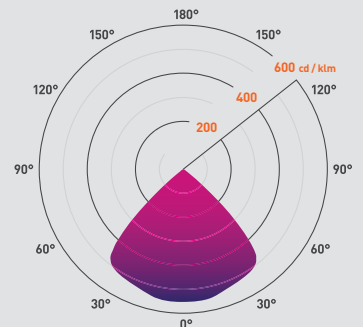

ACCESSORIES

Product code	Description
LED LYTE 1M EXT	1m Plug & Play extension lead
LED LYTE 6 WAY EXT	6-way 1m Plug & Play extension lead
PDC/GRID DIMMER	Grid dimmer kit for multiple fitting types

4000K 110°

Additional diagrams available at collingwoodlighting.com