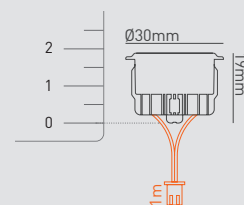

This luminaire contains built-in LED lamps.

The lamps cannot be changed in the luminaire.

A++ A+ A C D E

LED

874/2012