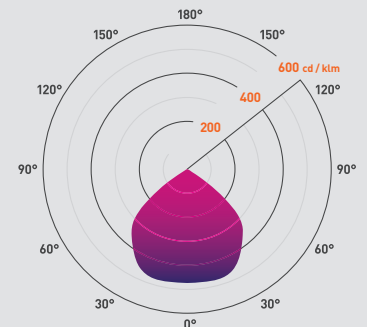

4000K 110°

Additional diagrams available at collingwoodlighting.com