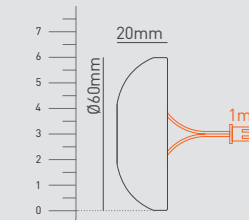

This luminaire contains built-in LED lamps.

The lamps cannot be changed in the luminaire.

LED

A++

A+

A

C

D

E

874/2012