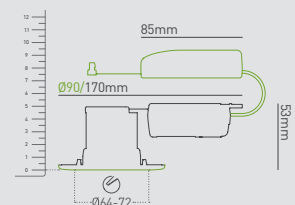

This luminaire contains built-in LED lamps.

The lamps cannot be changed in the luminaire.

LED

874/2012