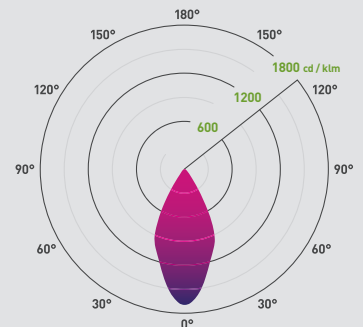

4000K 45°

Additional diagrams available at collingwoodlighting.com