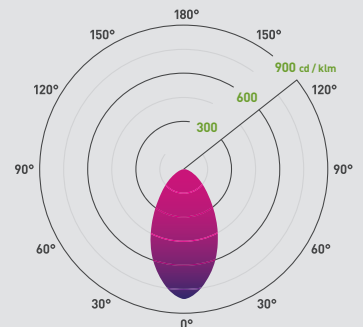

COLLINGWOOD LIGHTING

FEATURES & BENEFITS

- > 100lm/W+
- > Uses single point source technology to replicate traditional halogen look
- > 55° beam angle offers superior illumination and allows for larger spacing between downlights
- > High lumen output suitable for high ceilings
- > Shallow depth of 50mm
- > Push-fit terminal connector included
- > Slimline twist & lock bezels (sold separately)
- > Flexible driver position for easy installation
- > Mains dimmable
- > Only 7W

55° | 7W | 240V | 864-72 | 40°C | 40°C | DIM | 360g | 1 | 70,000h | 35DCM

PHOTOMETRICS @ 25°C

Colour	Beam angle	Product code	CRI	lm	lm/W	lx at 1m
4000K	55°	DLT2425540	>80Ra	750	107	604
3000K	55°	DLT2425530	>80Ra	700	100	564
2700K	55°	DLT2425527	>80Ra	700	100	564