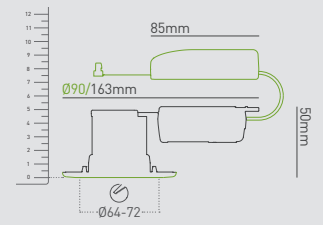

4000K 55° Additional diagrams available at collingwoodlighting.com

H2 Pro 700

Dimmable, fire-rated LED downlight

IP65 Suitable for use in bathrooms |
T Push-fit terminal connector included |
EM Emergency versions available |
100lm/W+ High efficacy |
7-year extended warranty available

55° | 7W | 240V | 864-72 | 40°C | 40°C | DIM | 360g | 1 | 70,000h | 35DCM

PHOTOMETRICS @ 25°C

Colour	Beam angle	Product code	CRI	lm	lm/W	lx at 1m
4000K	55°	DLT2425540	>80Ra	750	107	604
3000K	55°	DLT2425530	>80Ra	700	100	564
2700K	55°	DLT2425527	>80Ra	700	100	564

EMERGENCY PACK SERVICE OPTION Approx. 25% light output compared to normal running. Refer to LEDEP06 specification sheet for more information
For 3hr emergency pack service option suffix partcode with **EM** e.g. DLT2425540 becomes DLT2425540**EM**

GENERAL

Building regulations	Part B (fire protection), C (moisture protection), E (acoustic protection), P (electrical safety) and L (conservation of energy - 2014 regulations)
Construction material	Mild steel / VO rated plastic
Flicker free	Yes
Inrush current	0.9A 0.03ms
Maximum ceiling thickness	40mm

WIRING

Cable required for 'T' Connector	Push-fit terminal for: Twin & Earth (6242Y 2x1.5mm²) or 3-core cable (R02V 3x1.5mm²)
Type of wiring required	Parallel (mains) 220-240V AC 50/60Hz

LED DRIVERS

Product code	Input voltage	Input current	Power factor	Dimming	Bathroom zone
N/A (integrated SELV driver)	220-240V	33mA	>0.9	Yes (mains)	1 (ceiling only)

ACCESSORIES

Product code	Description
H2 range bezels	Round & square H2 Pro bezel options
DLCONVERT70	Converter plate
14800121 (SPOTCLIP-III)	Insulation cover cap for recessed downlights
DM298GRID	LED mains grid dimmer
DM298FP	Faceplate dimmer
LEDEP06	LED emergency pack

This luminaire contains built-in LED lamps. **A++ A+ A C D E** LED

The lamps cannot be changed in the luminaire.

874/2012