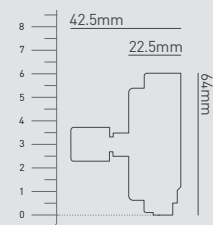

8 x grid adaptors

**DM298GRID**  
LED mains grid dimmer

Product code	DM298GRID
Construction material	Plastic
Dimmer type	Push on / off, rotary dial dim
Grid plate adaptors	White adaptors for Hamilton, MK, BG, Crabtree, Schneider, DETA, Hager & Wandsworth grid ranges
Mains supply voltage	240V AC
Mains supply voltage range	230V AC - 240V AC
Mains supply frequency	50Hz
Load type	LED dimmable driver only
Minimum load capacity	5W
Maximum load capacity	100W / 10 LED units max.
Phase firing	Trailing edge dimming
Connection terminals	3mm <sup>2</sup> max.
Back box depth	35mm min.
Guarantee	1-year

- > Compatible with the downlight range
- > Minimum brightness can be adjusted
- > Minimum depth of pattress box: 35mm
- > Complete with ring nut and white plastic dimmer knob
- > Complete with white plastic grid plates
- > BS EN 60669-2-1
- > 10 LED units max.

**DM298FP**  
Faceplate dimmer

Product Code	DM298FP
Construction material	Plastic
Dimmer type	Push on / off, rotary dial dim
Grid plate adaptors	-
Mains supply voltage	240V AC
Mains supply voltage range	230V AC - 240V AC
Mains supply frequency	50Hz
Load type	LED dimmable driver only
Minimum load capacity	5W
Maximum load capacity	100W / 10 LED units max.
Phase firing	Trailing edge dimming
Connection terminals	3mm <sup>2</sup> max.
Back box depth	35mm min.
Guarantee	1-year