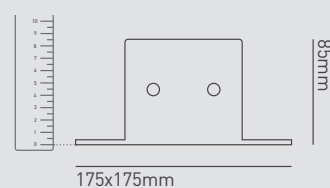

## BOL LED BRACKET

Stainless steel bracket for BOL LED range

**1** yr 1-year guarantee

1.5kg