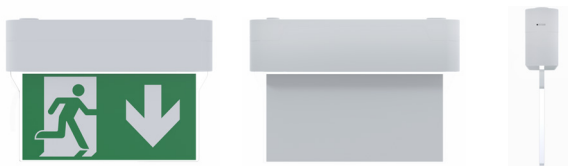

Product Description

A stylish and compact double sided LED exit sign suitable for ceiling or wall mounting. The unit is available as either switchable maintained/non-maintained or DALI self-test non-maintained. The Sirocco is supplied with a Plexi glass screen printed legend plate which offers an impressive 25m viewing distance.

Features

- Surface mounted (wall or ceiling)
- IP40 rating
- Long Life LiFePO4 Batteries
- 25m viewing distance
- Deep discharge protection
- Samsung LED's
- ISO legends as standard

Order Codes - Sirocco

Options	Description
/M3	Maintained - emergency
/NM3	Non - maintained emergency
/DA3	DALI emergency
/WH	White finish

Line Drawing

Technical Specification

Supply Voltage	230-240V AC 50/60Hz
Light Source	Samsung LED's
Recharge Period	12 hours - Energy saving charger
Battery size & type - Switchable Maintained	6.4V 1.6Ah LiFePO4 Cells
Battery size & type - DALI-Self Test	9.6V 1.5Ah LiFePO4 Cells
Ambient Temperature	0°C +25°C
Life Time	50,000 Hours
Class	II
Output at 350mA	156 Delivered lumen
Output at 550mA	224 Delivered lumen
Output at 700mA	268 Delivered lumen