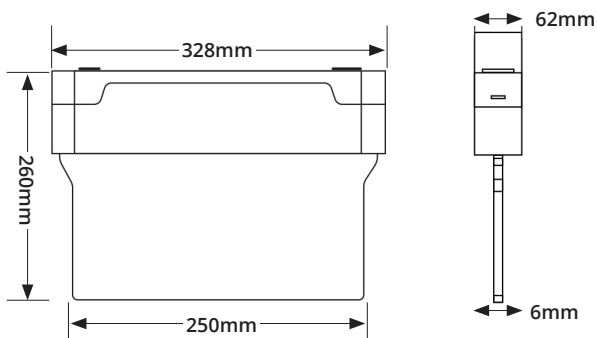

Product Description

A stylish and compact double sided LED exit sign suitable for ceiling or wall mounting. The unit is available as either switchable maintained/non-maintained or DALI self-test non-maintained. The Sirocco is supplied with a Plexi glass screen printed legend plate which offers an impressive 25m viewing distance.

Features

- Surface mounted (wall or ceiling)
- IP40 rating
- Long Life LiFePO4 Batteries
- 25m viewing distance
- Deep discharge protection
- Samsung LED's
- ISO legends as standard

Order Codes - Sirocco

Options	Description
/M3	Maintained - emergency
/NM3	Non - maintained emergency
/DA3	DALI emergency
/WH	White finish

Line Drawing

Technical Specification

Supply Voltage	230-240V AC 50/60Hz
Light Source	Samsung LED's
Recharge Period	12 hours - Energy saving charger
Battery size & type - Switchable Maintained	6.4V 1.6Ah LiFePO4 Cells
Battery size & type - DALI-Self Test	9.6V 1.5Ah LiFePO4 Cells
Ambient Temperature	0°C +25°C
Life Time	50,000 Hours
Class	II
Output at 350mA	156 Delivered lumen
Output at 550mA	224 Delivered lumen
Output at 700mA	268 Delivered lumen

Please note: Specification values may change due to rapid development of lighting technology. All performance data is taken at an ambient temperature of +25°C. Data may be rounded up/down for illustrative purposes. Tolerance range of optical and electrical data is +/-10%. We reserve the right to amend or change details without prior notification. E&OE.