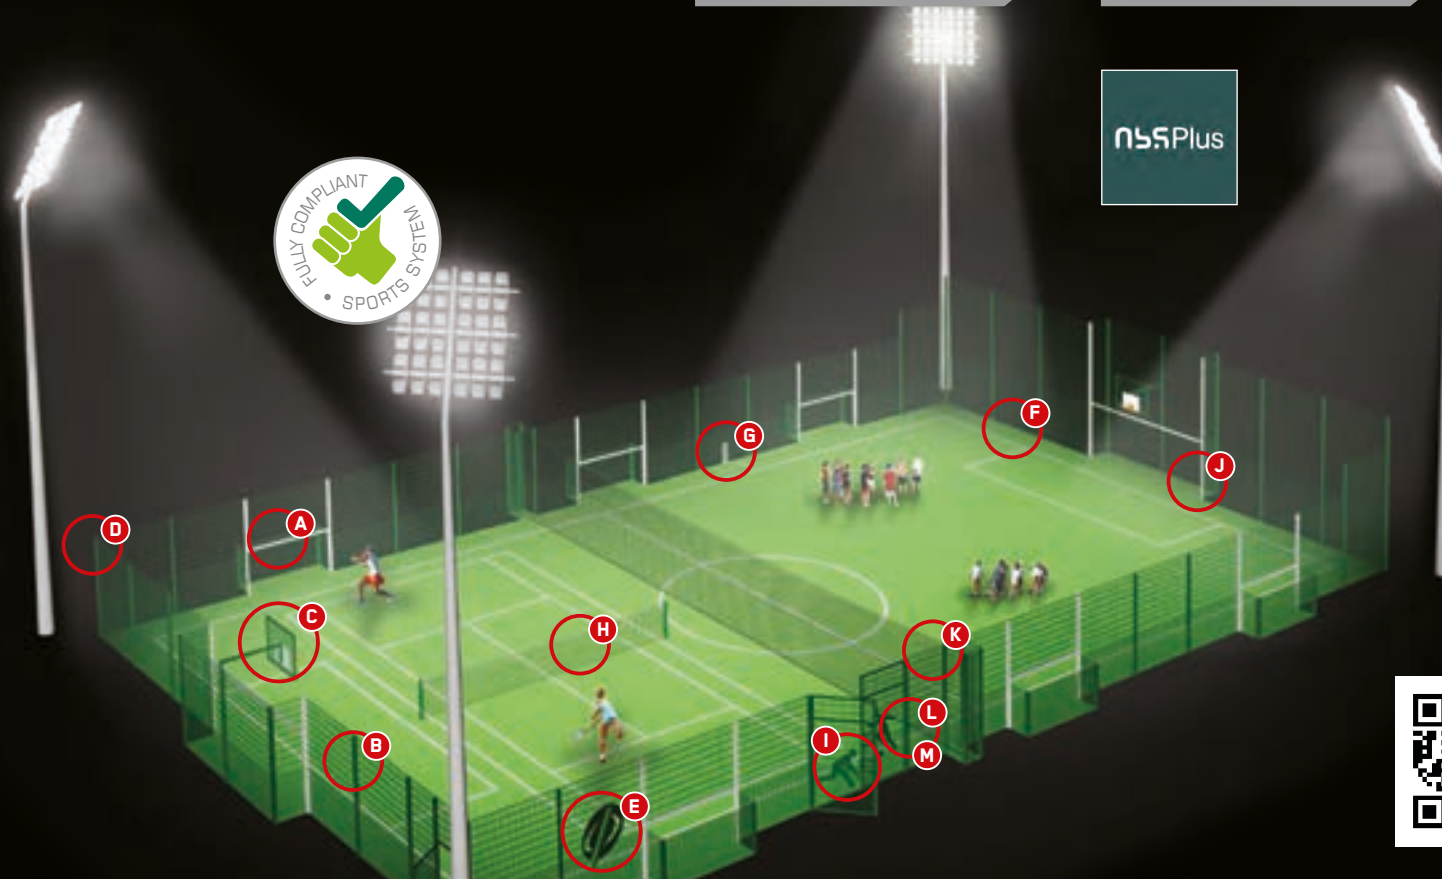

# Sports pitch systems

Versatile sports pitch systems and multi use games areas

**A** Rebound details

**B** Mesh details

**C** Basketball hoop

**D** Corner detail

**E** Advertising

**F** Timber hockey board

**G** Wickets

**H** Tennis nets

**I** Motifs

**J** Goal storage built into fence line

**K** Retractable pitch dividers

**L** Gate closer

**M** Single leaf gate

Find out more  
Scan this QR code with your smart device to instantly access even more information.

## Goal mouths and recesses

Goals and recesses can be formed in the fence-line, incorporating additional rebound sections if required. Fence panels are attached in a protected manner to reduce injury. Basketball goals can be provided as part of goal mouth or fence with stand-alone units also available.

Many options are available as an integral part of the fence system – enabling multiple sports to be played at the same facility.