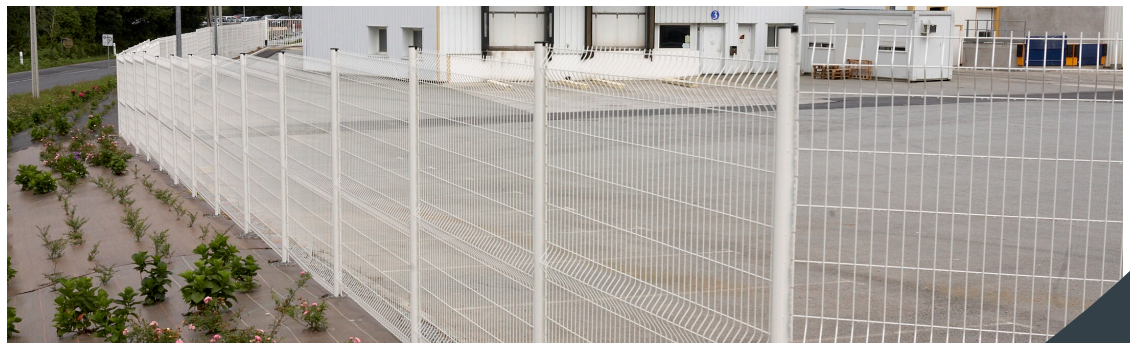

DIRICKX AXIS Fencing System

The perimeter fence that combines high quality protection with easy, speedy installation. No screws, no bolts. The panel attaches directly into the purpose made grooves along the full length of the post.

Available in crimped and double wire panels with various mesh sizes and diameters.

- **Panels:** Axis C, Axis DR, Axis D, Axis SR, Axis S.
- **Posts:** Axis, Axor,

Citadel