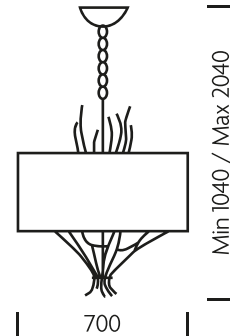

PRINT SPEC SHEET

— CHELSOM —

**SILVER
SCULPTURE****MATERIAL**

HAND FORGED IRON WITH
PLEATED COTTON SHADE

FINISH

FLORENTINE ANTIQUE
SILVER LEAF – ALSO
AVAILABLE IN FLORENTINE
ANTIQUE GOLD LEAF (SEE
FN/20/GO/BG)

FEATURES

PRICE AND DIMENSIONS
INCLUDE SHADE SHOWN.
OTHER PLAIN FABRICS
AVAILABLE (PLEASE
ENQUIRE). COMPLETE WITH
PARCHMENT BOTTOM
DIFFUSER

SS/21/SI/IVPL

Weight 5kg

LED 4x13.5W E27

CFL 4x20W E27

(18W dimmable available).