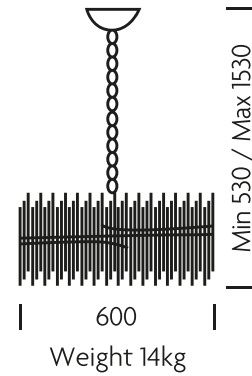

PRINT SPEC SHEET

— CHELSOM —

**SILVER
SCULPTURE****MATERIAL**

HAND FORGED IRON

FINISHFLORENTINE ANTIQUE
SILVER LEAF**FEATURES**COMPLETE WITH
PARCHMENT BOTTOM
DIFFUSER

SS/80/4P

 LED 4x13.5W E27

 CFL 4x20W E27
(18W dimmable available).