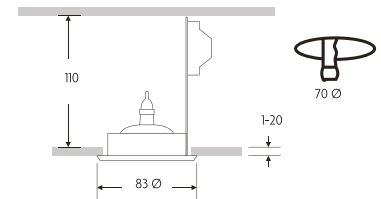

LV/7165/W - White **IP65**
Low voltage IP65 rated fixed
recessed downlighter.