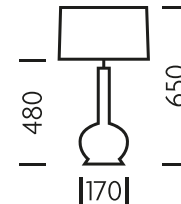

CA/28/STR with optional
shade Q28/14/OY/STR