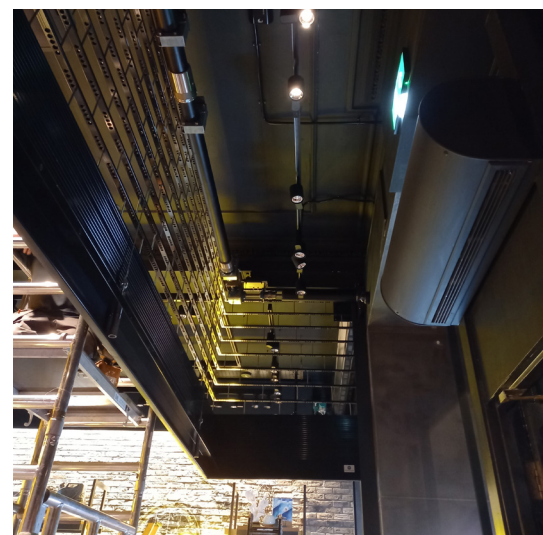

## SECURITY FOR LUXURY RETAIL OUTLET

Product: Stackdoor Corner

For this luxury watch retailer, internal security was important for a section of its new location. Incorporating security shutters presented a challenge given the layout of the property and the restrictions based on the listing of the building.

The 60 square-metre boutique on Glasgow's famous Buchanan Street is managed by the Watches of Switzerland Group. The retailer wanted a security measure that could adjust to the corner profile of the layout and also offer maximum visibility. Stackdoor's 82% free open area and ability to secure the corner profile without intermediate guides made it the product of choice.

The shutter was manufactured from stainless steel to ensure maximum security with the main grille, then powder coated in black to achieve both maximum visibility when lowered, and minimum visual impact when raised. The side guides were powder coated in gloss anthracite to match the loft apartment-design décor.

Featuring a small stacking zone at high level, corner adjustment and over 80% open area for visibility, the Stackdoor Corner catered to all requirements.