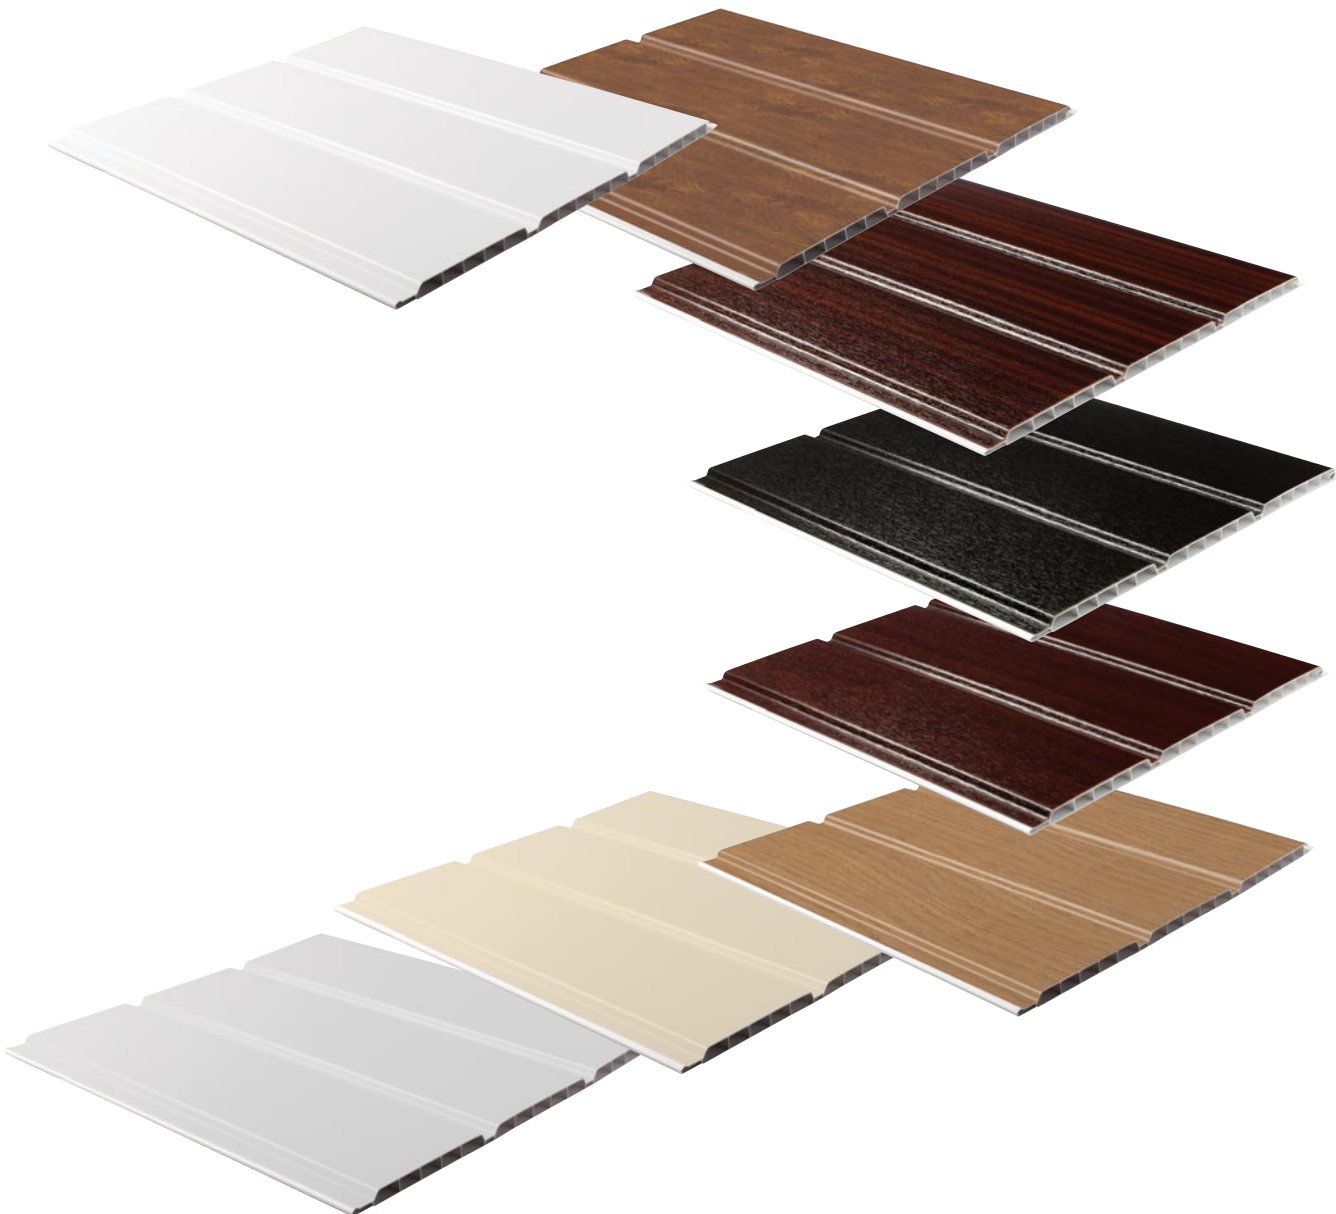

NB. Please check pack quantities carefully before ordering as may have changed since last edition