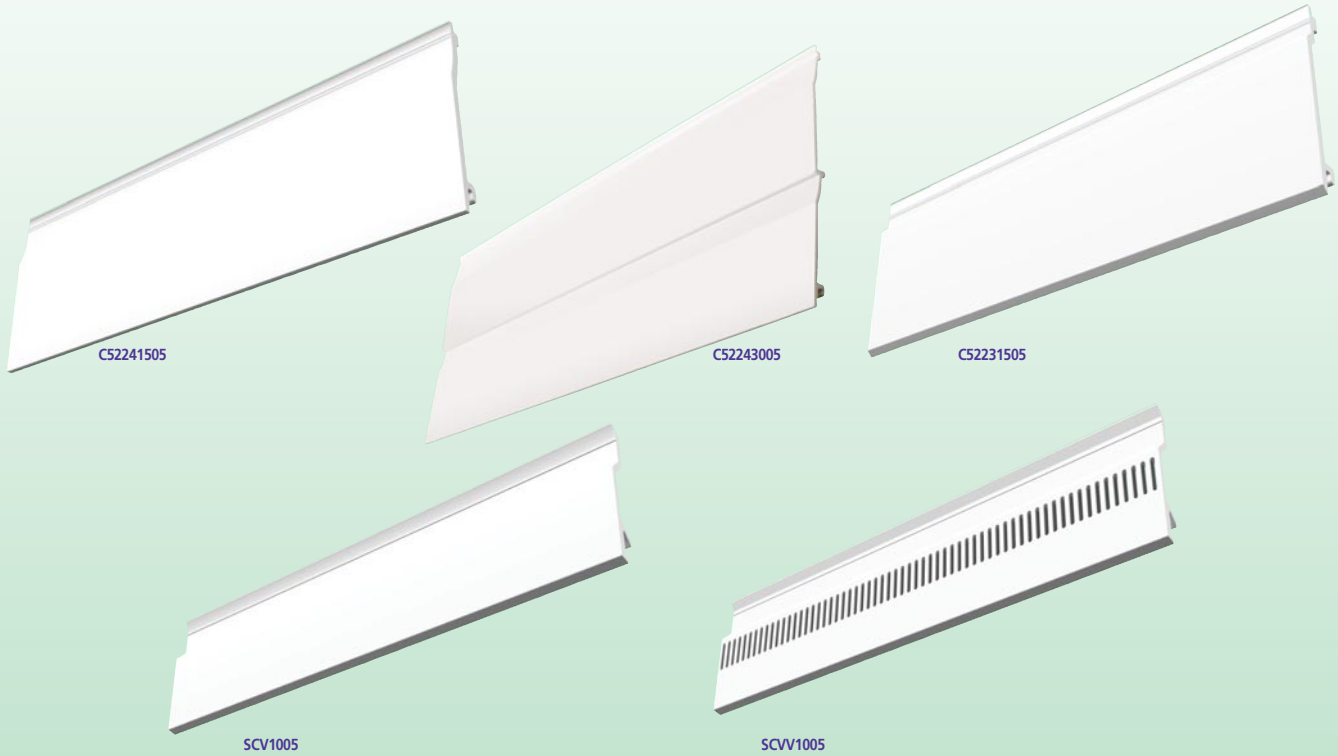

PLAIN AND VENTED CLADDING

Code	Description	Unit or Metre	Pack Quantity	Available in following colours:													
				Whites		Woodgrains				Premiergrains			Colours				
				I	W	GO	MH	EB	RW	WHG	CRG	IOG	1015	9001	7035	X002	
Ice White	Warm White	Golden Oak	Mahogany	Ebony	Piedmont	Whitegrain	Creamgrain	Irish Oak	Sand	Cream	Light Grey	Light Blue					
C52241505	150mm Shiplap Cladding	M	5 x 5m	●	●	-	-	-	-	-	-	-	-	-	-	-	
C52243005	300mm Double Shiplap Cladding	M	4 x 5m	-	●	-	-	-	-	-	-	-	-	-	-	-	
C52231505	150mm Open V Joint Cladding	M	5 x 5m	-	●	-	-	-	-	-	-	-	-	-	-	-	
SCV1005	100mm Open V Joint Cladding	M	5 x 5m	●	●	-	-	-	-	-	-	-	-	-	-	-	
SCVV1005	100mm Open V Cladding - Vented (12.5mm air gap)	M	5 x 5m	-	●	-	-	-	-	-	-	-	-	-	-	-	

NB. Items SCV100 & SCV V100 have a dedicated stater trim and individual joint trim - see page 24.