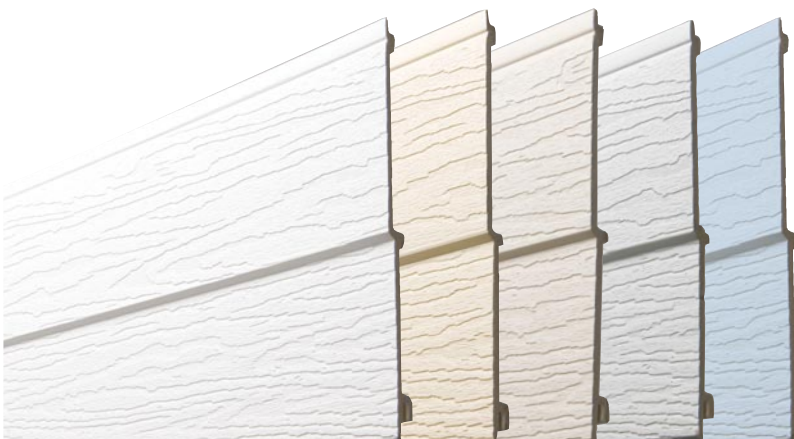

NB. Please check pack quantities carefully before ordering as may have changed since last edition