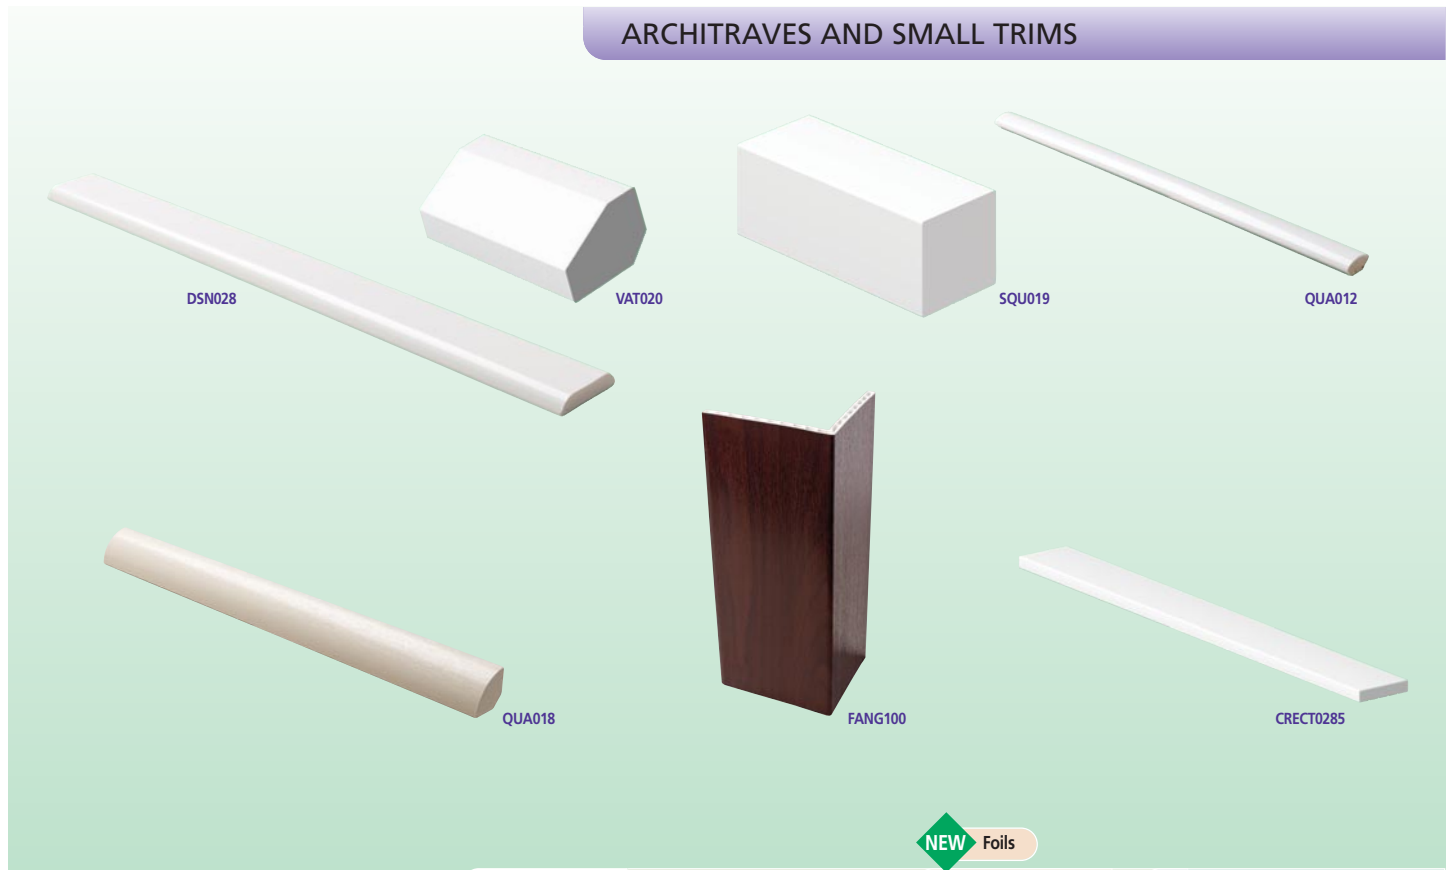

ARCHITRAVES AND SMALL TRIMS

NEW Foils

Available in following colours:	Whites		Woodgrains				Premiergrains			Colours			
	I	W	GO	MH	EB	RW	WHG	CRG	IOG	1015	9001	7035	BL

Code	Description	Unit or Metre	Pack Quantity	I Ice White	W Warm White	GO Golden Oak	MH Mahogany	EB Ebony	RW Piedmont	WHG Whitegrain	CRG Creamgrain	IOG Irish Oak	1015 Sand	9001 Cream	7035 Light Grey	BL Black
DSN028	28mm x 6mm D Section	M	25 x 5m	●	●	-	-	-	-	-	-	-	-	-	-	-
FDSN028	28mm x 6mm D Section	M	10 x 5m	-	-	●	●	●	●	●	●	●	-	-	-	-
VAT020	Varitrim Multiple Angle Trim	M	20 x 5m	●	●	-	-	-	-	-	-	-	-	-	-	-
SQU019	19mm Square Trim	M	10 x 5m	● NEW	● NEW	-	-	-	-	-	-	-	-	-	-	-
QUA012	12mm Quadrant	M	25 x 5m	●	●	-	-	-	-	-	-	-	-	-	-	-
FQUA012	12mm Quadrant	M	10 x 5m	-	-	●	●	●	●	●	●	-	-	-	-	-
QUA018	18mm Quadrant	M	25 x 5m	●	●	-	-	-	-	-	-	-	-	-	-	-
FQUA018	18mm Quadrant	M	10 x 5m	-	-	●	●	●	●	●	● NEW	-	-	-	-	-
FANG100	100mm x 80mm Hollow Section Angle	M	5 x 5m	● NEW	-	●	●	-	●	-	-	-	-	-	-	-
CRECT0285	28mm x 8mm Rectangle	M	20 x 5m	●	●	-	-	-	-	-	-	-	-	-	-	-

NB. Please check pack quantities carefully before ordering as may have changed since last edition