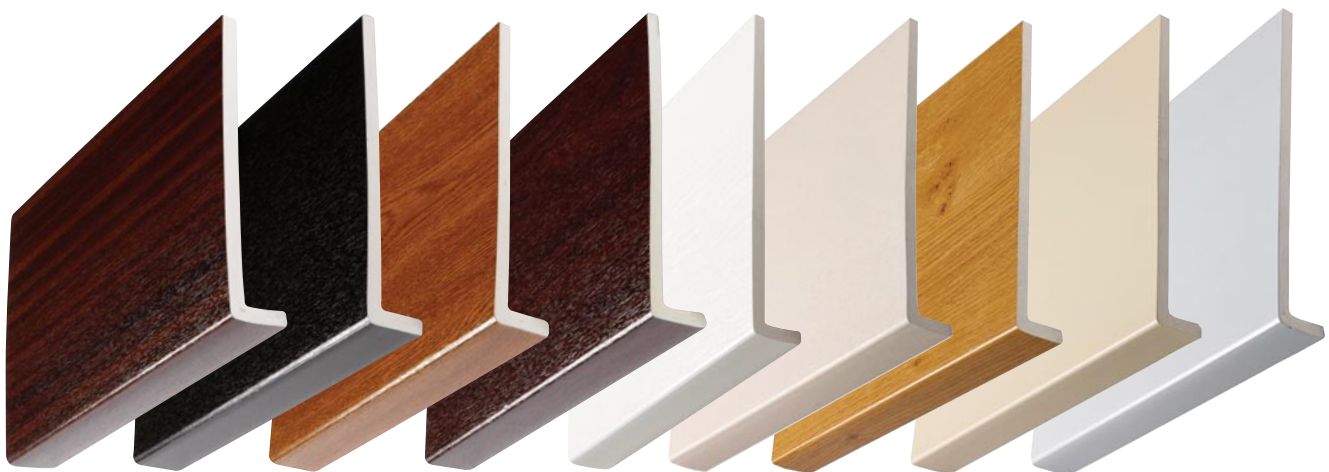

- 9mm square edge, fascia capping board with 36mm return leg
- Requires a new timber sub-fascia when used as a fascia board

NEW Foils

NEW Colours

Available in following colours:

Code	Description	Unit or Metre	Pack Quantity	Whites		Woodgrains				Premiergrains			Colours			
				I Ice White	W Warm White	GO Golden Oak	MH Mahogany	EB Ebony	RW Piedmont	WHG Whitegrain	CRG Creamgrain	IOG Irish Oak	1015 Sand	7035 Light Grey	7016 Anthracite	BL Black
DLR100	100mm	M	2 x 5m	●	●	-	-	-	-	-	-	-	-	-	-	-
DLR125	125mm	M	2 x 5m	●	●	-	-	-	-	-	-	-	-	-	-	-
DLR150	150mm	M	2 x 5m	●	●	●	●	●	●	-	-	-	-	-	●	-
DLR175	175mm	M	2 x 5m	●	●	●	●	●	●	-	-	-	-	-	●	-
DLR200	200mm	M	2 x 5m	●	●	●	●	●	●	-	-	-	-	-	●	-
DLR225	225mm	M	2 x 5m	●	●	●	●	●	●	●	●	●	●	●	●	-
DLR250	250mm	M	2 x 5m	●	●	●	●	●	●	-	-	-	-	-	-	-
DLR300	300mm	M	2 x 5m	●	●	●	●	●	●	-	-	-	-	-	-	-
DLR400	400mm	M	2 x 5m	●	●	-	-	-	-	-	-	-	-	-	-	●
		M	1 x 5m	-	-	●	●	●	●	-	-	-	-	-	-	-
DLR400BOX	400mm DLR Box End Board 1.25m	M	1 x 1.25m	-	●	-	-	●	-	-	-	-	-	-	-	-
DLR450	450mm	M	1 x 5m	-	●	-	-	-	-	-	-	-	-	-	-	-
DLR600	605mm	M	1 x 5m	-	●	-	-	-	-	-	-	-	-	-	-	-