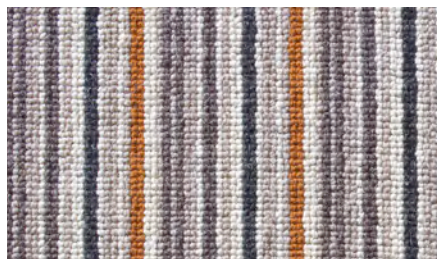

Strata

Product Specifications

Cavalier

CARPETS

Construction	Loop Pile Tufted
Pile Content	100% Wool
Suitability	Heavy Domestic
Width	4.00m
Pile Height	6.0mm
Backing	Secondary
Tog Rating	1.05
Design Repeats (across the width)	38.5cm - Spectrum 9.5cm - Cobalt, Graphite, Maroon Sap & Sienna
	Please note: we cannot guarantee side-matching on pattern tufted carpets.

Cobalt

Graphite

Maroon

Sap

Sienna

Spectrum

- 6 Contemporary Colourways
- Traditional Brussels Weave Look
- 2 Ply Wool Yarn
- Appearance that disguises its low price

2 Ply Yarn