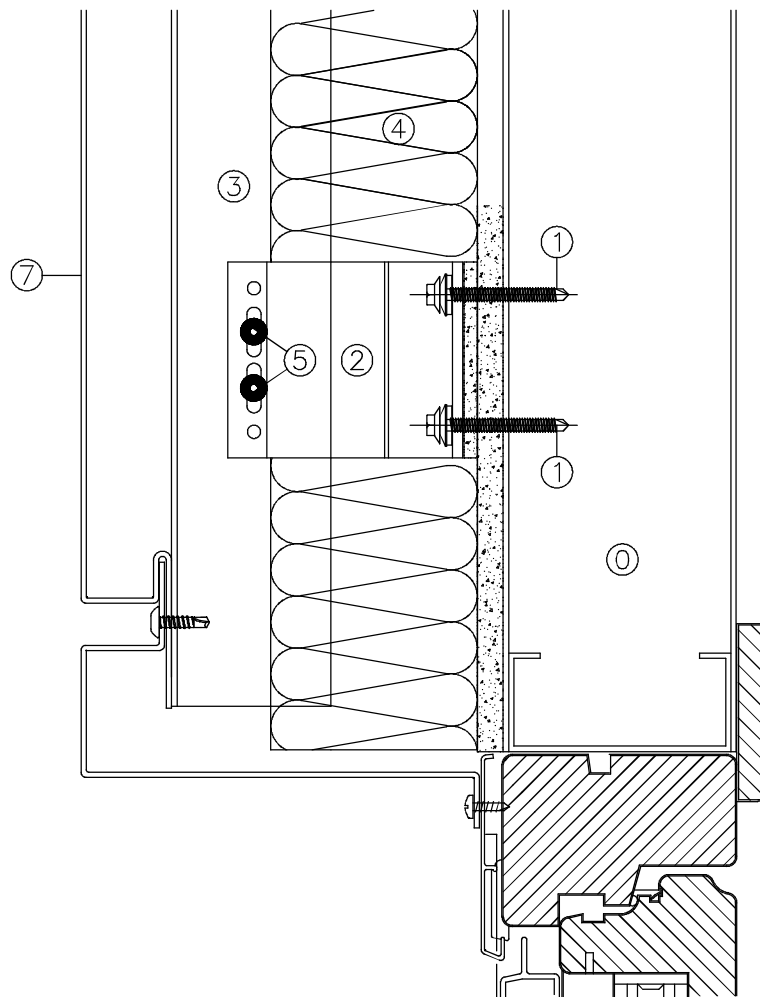

Items Marked ** Not supplied as part of the Vantage® system.

Vantage® IP

Interlocking Plank System

VERTICAL SECTION

Drawing Key

- | | | | |
|---|---------------------------|---|-----------------------------|
| ① | Primary Wall ** | ④ | Insulation ** |
| ② | Fixing To Primary Wall ** | ⑤ | Fixing For Rail To Bracket. |
| ③ | Hands Free Brackets. | ⑥ | Fixing Panel to Rail. |
| ④ | Vantage® IP Support Rail. | ⑦ | Vantage® IP Façade Panel. |

Items Marked ** Not supplied as part of the Vantage® system.

Vantage® IP

Interlocking Plank System

EXTERNAL CORNER

Drawing Key

- | | | | |
|---|---------------------------|---|-----------------------------|
| ① | Primary Wall ** | ④ | Insulation ** |
| ② | Fixing To Primary Wall ** | ⑤ | Fixing For Rail To Bracket. |
| ③ | Hands Free Brackets. | ⑥ | Fixing Panel to Rail. |
| ④ | Vantage® IP Support Rail. | ⑦ | Vantage® IP Façade Panel. |

Items Marked ** Not supplied as part of the Vantage® system.

WINDOW CILL DETAIL

Drawing Key

- | | | | |
|---|---------------------------|---|-----------------------------|
| ① | Primary Wall ** | ④ | Insulation ** |
| ② | Fixing To Primary Wall ** | ⑤ | Fixing For Rail To Bracket. |
| ③ | Hands Free Brackets. | ⑥ | Fixing Panel to Rail. |
| ④ | Vantage® IP Support Rail. | ⑦ | Vantage® IP Façade Panel. |

Items Marked ** Not supplied as part of the Vantage® system.

Vantage® IP

Interlocking Plank System

WINDOW HEAD DETAIL

Drawing Key

- | | | | |
|---|---------------------------|---|--------------------------------|
| ① | Primary Wall ** | ④ | Insulation ** |
| ② | Fixing To Primary Wall ** | ⑤ | Fixing For Rail To Bracket. |
| ③ | Hands Free Brackets. | ⑥ | Discreet Fixing Panel to Rail. |
| ④ | Vantage® DF Support Rail. | ⑦ | Vantage® DS Façade Panel. |