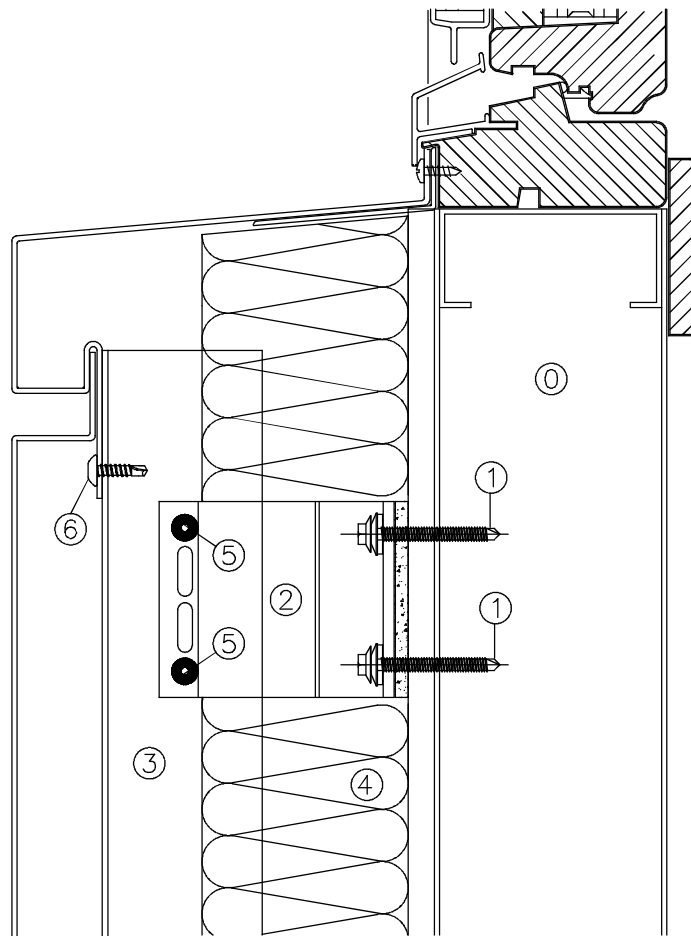

Items Marked ** Not supplied as part of the Vantage® system.

Vantage® IP

Interlocking Plank System

VERTICAL SECTION

Drawing Key

- | | | | |
|---|---------------------------|---|-----------------------------|
| ① | Primary Wall ** | ④ | Insulation ** |
| ② | Fixing To Primary Wall ** | ⑤ | Fixing For Rail To Bracket. |
| ③ | Hands Free Brackets. | ⑥ | Fixing Panel to Rail. |
| ④ | Vantage® IP Support Rail. | ⑦ | Vantage® IP Façade Panel. |

Items Marked ** Not supplied as part of the Vantage® system.

Vantage® IP

Interlocking Plank System

EXTERNAL CORNER

Drawing Key

- | | | | |
|---|---------------------------|---|-----------------------------|
| ① | Primary Wall ** | ④ | Insulation ** |
| ② | Fixing To Primary Wall ** | ⑤ | Fixing For Rail To Bracket. |
| ③ | Hands Free Brackets. | ⑥ | Fixing Panel to Rail. |
| ④ | Vantage® IP Support Rail. | ⑦ | Vantage® IP Façade Panel. |

Items Marked ** Not supplied as part of the Vantage® system.

WINDOW CILL DETAIL

Drawing Key

- | | | | |
|---|---------------------------|---|-----------------------------|
| ① | Primary Wall ** | ④ | Insulation ** |
| ② | Fixing To Primary Wall ** | ⑤ | Fixing For Rail To Bracket. |
| ③ | Hands Free Brackets. | ⑥ | Fixing Panel to Rail. |
| ④ | Vantage® IP Support Rail. | ⑦ | Vantage® IP Façade Panel. |

Items Marked ** Not supplied as part of the Vantage® system.

Vantage® IP

Interlocking Plank System

WINDOW HEAD DETAIL

Drawing Key

- | | | | |
|---|---------------------------|---|--------------------------------|
| ① | Primary Wall ** | ④ | Insulation ** |
| ② | Fixing To Primary Wall ** | ⑤ | Fixing For Rail To Bracket. |
| ③ | Hands Free Brackets. | ⑥ | Discreet Fixing Panel to Rail. |
| ④ | Vantage® DF Support Rail. | ⑦ | Vantage® DS Façade Panel. |