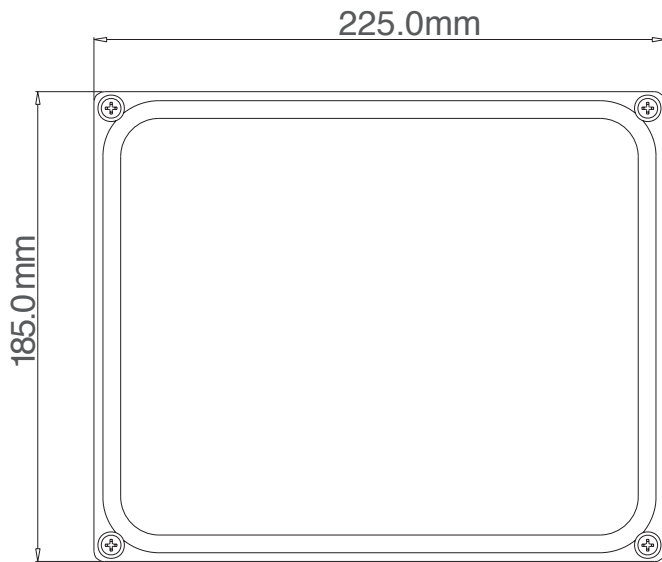

AC100-240V

Disclaimer

The information contained in this document is subject to change without notice.

Copyright

This document contains proprietary information that is protected by copyright. All rights are reserved. No part of this document may be reproduced, stored in a retrieval system, or transmitted, in any form or by any means, electronic, mechanical, photocopying, recording, or otherwise, without the prior written consent of:
Bri-Tek

Head Office:

Unit D3C, Edgefold Industrial Estate
Smethurst Lane, Farnworth, Bolton, BL4 0JW
Tel: +44 (0) 161 850 0905 Fax: +44 (0) 161 850 0907
Web: www.britektechnologies.co.uk
Email: enquiries@britektechnologies.co.uk