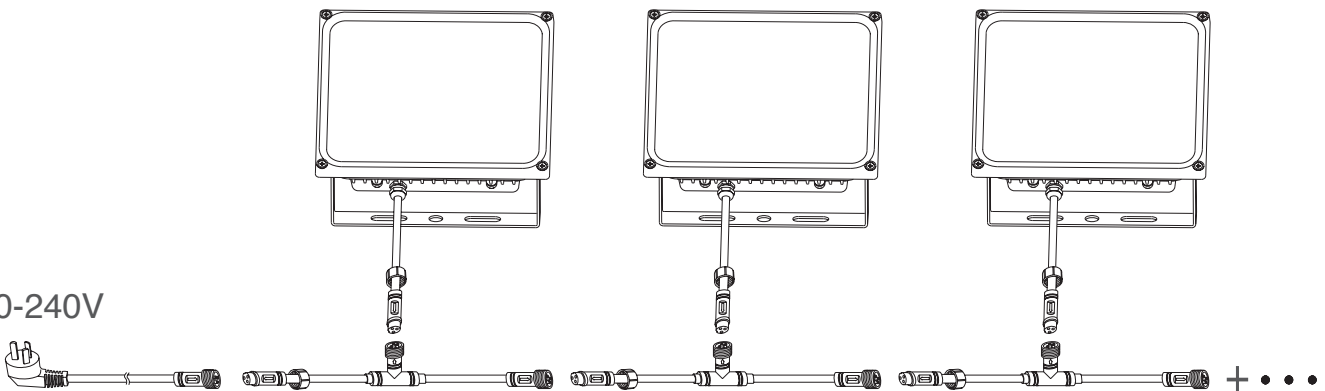

AC100-240V