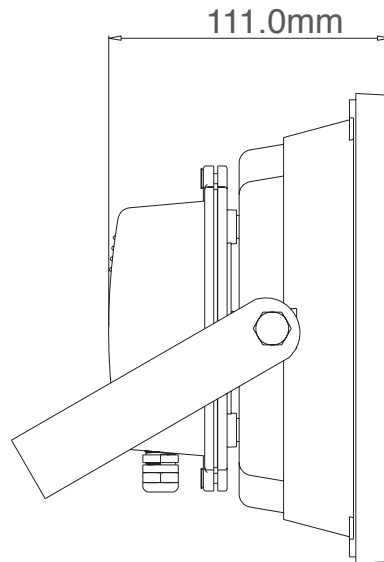

AC100-240V

Disclaimer

The information contained in this document is subject to change without notice.

Copyright

This document contains proprietary information that is protected by copyright. All rights are reserved. No part of this document may be reproduced, stored in a retrieval system, or transmitted, in any form or by any means, electronic, mechanical, photocopying, recording, or otherwise, without the prior written consent of:
Bri-Tek

Head Office:

Unit D3C, Edgefold Industrial Estate
Smethurst Lane, Farnworth, Bolton, BL4 0JW
Tel: +44 (0) 161 850 0905 Fax: +44 (0) 161 850 0907
Web: www.britektechnologies.co.uk
Email: enquiries@britektechnologies.co.uk