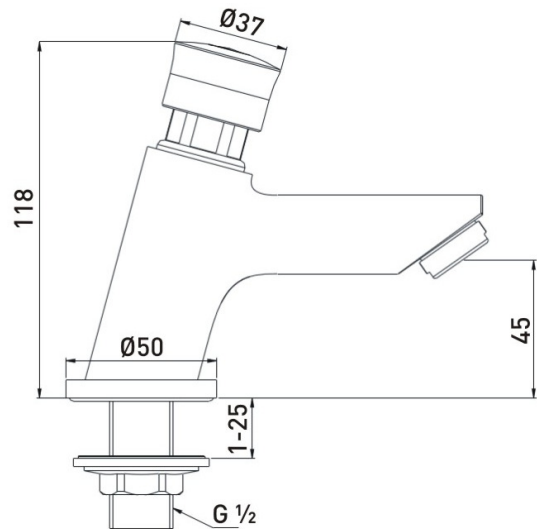

TECHNICAL DATA SHEET

SELF CLOSING

Single Luxury Soft Touch Timed Flow Basin Tap (with flow regulator)

Product Specification

Product Code:	Z2 LUX 1/2 C
Finish:	Chrome
Product Type:	Utility
Construction:	Body is of brass construction and is designed to conform to BS EN 200
Valve Type:	Self closing valve
Supply:	Suitable for all plumbing systems
Inlet Connections:	1/2" BSP
Working Pressures:	Min 0.5bar, Max 5.0bar

Additional Information

- Supplied with flow limiter to reduce flow to a max of 6 l/min
- Approximately 9 second shut off
- Supplied with cold and hot indices for either installation.
- Chrome plated to BS EN 248.