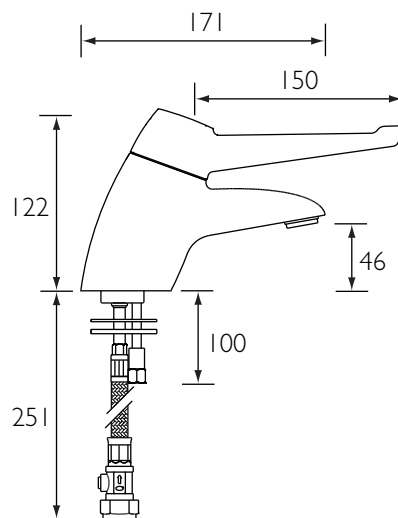

# Gummers Solo Basin Mixer with Long Lever (no waste)

Healthcare

Education

Sports & Leisure

- Easy-to-use single sequential control for temperature and flow
- Complies with HTM64 Type TP6
- Automatic thermostatic shutoff in the event of hot or cold water supply failure
- Above-basin access to serviceable parts, limiting down time

Recommended items: visit [www.specifybristan.com](http://www.specifybristan.com)

Basin wastes and traps

All measurements in mm (unless stated otherwise)  
 Inlet connection 15mm

Performance with open outlet								
Pressure Drop	0.1	0.2	0.5	1	2	3	4	5
Flow Rate (without regulator)	3.5	5.4	8.5	12	17.5	22	25	27.5
Flow Rate (with regulator)	-	-	-	7	8.9	9.5	9.5	9.5