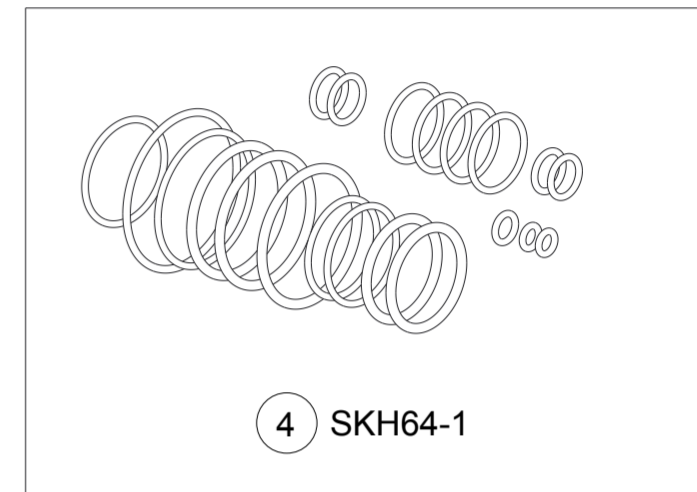

DRW POSN No.	PART No.	PART DESCRIPTION
1	SK1500-3	THERMOSTAT AND PISTON ASSEMBLY
2	SK320078	PISTON ASSY
3	SK740012	THERMOSTAT ELEMENT
4	SKH64-1	H64 SEALS KIT
5	SKH64-2	H64 CARTRIDGE
6	SKH64-3	H64 FLOW STRAIGHTNER
7	SKH64-4	H64 HANDLE ASSEMBLY
8	SKH64-5	H64 INLET ASSEMBLY
9	SKH64-6	H64 COLD ELBOW
10	SKH64-7	H64 HOT ELBOW
11	SKH64-10	H64 SHROUDS - PAIR

H64WMT (R3)

4 SKH64-1