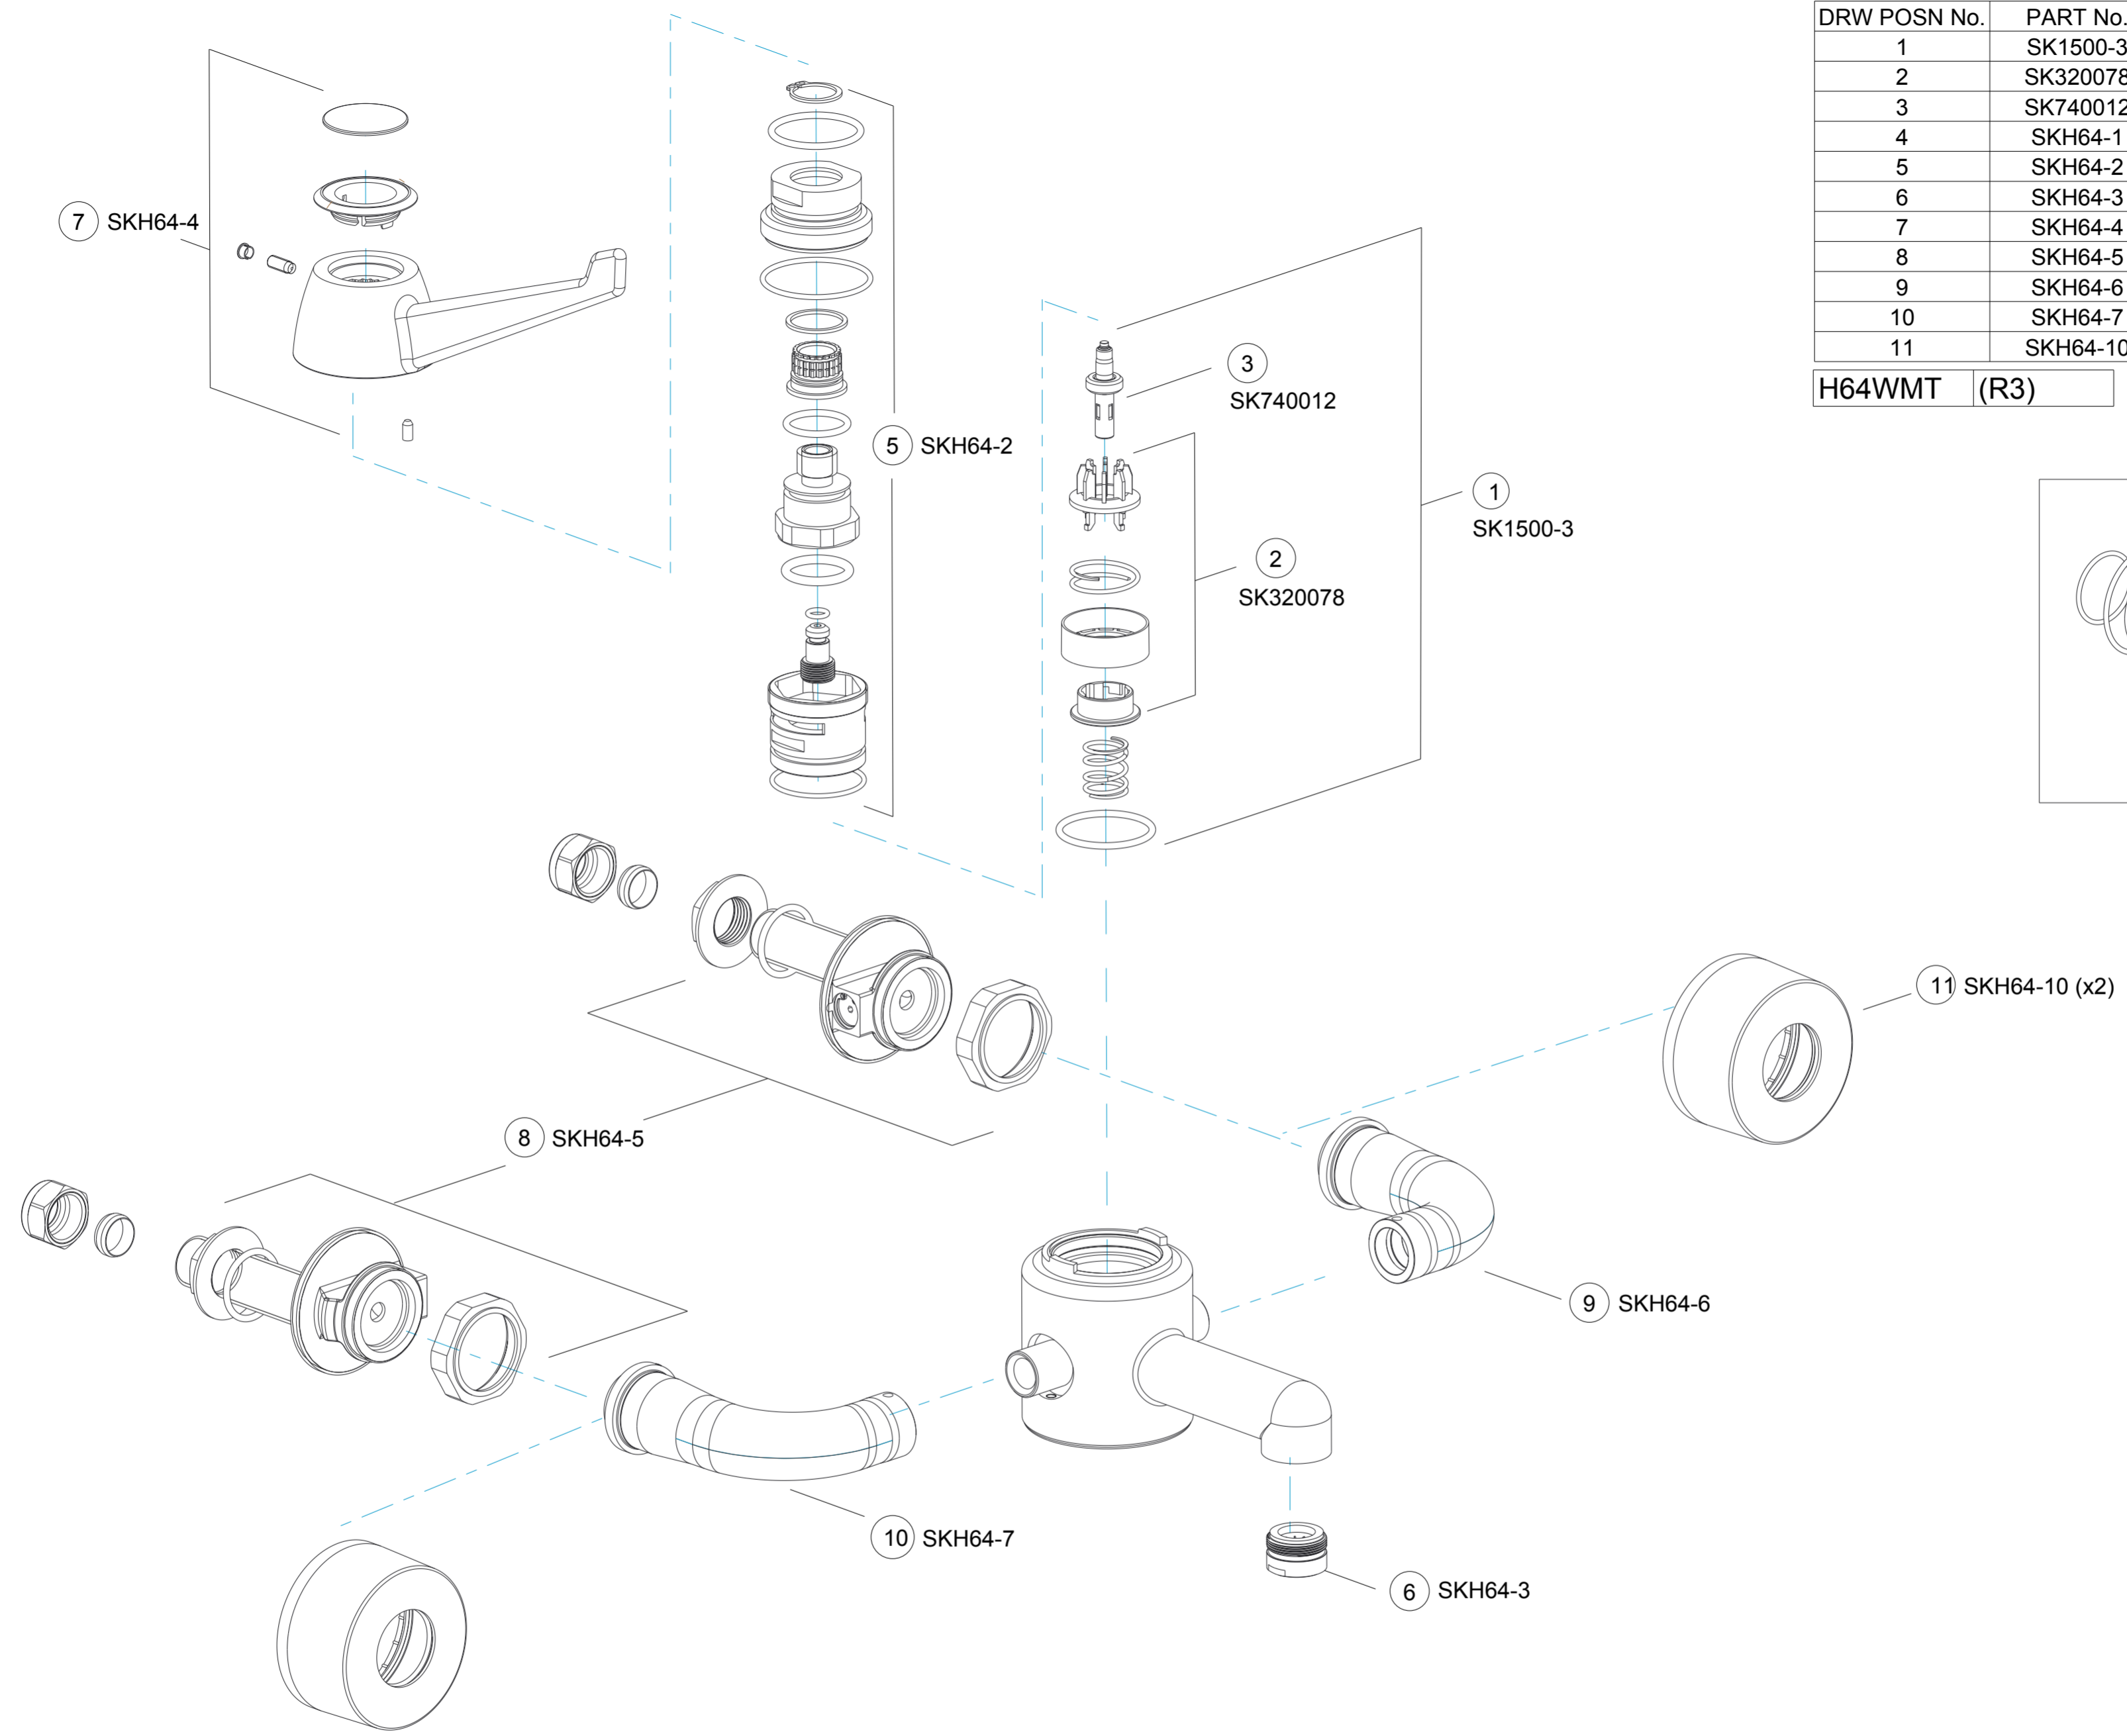

DRW POSN No.	PART No.	PART DESCRIPTION
1	SK1500-3	THERMOSTAT AND PISTON ASSEMBLY
2	SK320078	PISTON ASSY
3	SK740012	THERMOSTAT ELEMENT
4	SKH64-1	H64 SEALS KIT
5	SKH64-2	H64 CARTRIDGE
6	SKH64-3	H64 FLOW STRAIGHTNER
7	SKH64-4	H64 HANDLE ASSEMBLY
8	SKH64-5	H64 INLET ASSEMBLY
9	SKH64-6	H64 COLD ELBOW
10	SKH64-7	H64 HOT ELBOW
11	SKH64-10	H64 SHROUDS - PAIR

H64WMT (R3)

4 SKH64-1