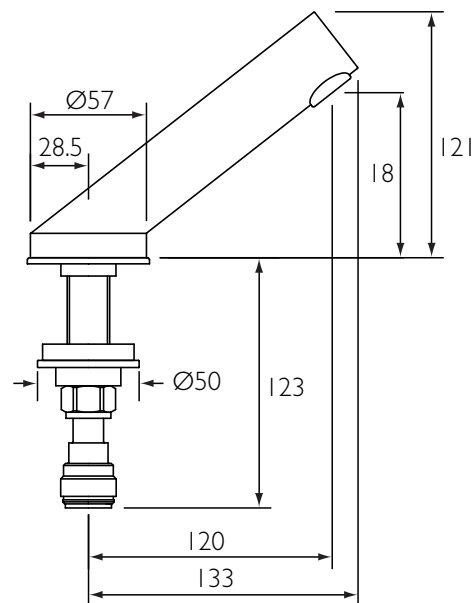

Performance with open outlet

Pressure Drop	0.1	0.2	0.5	1	2	3	4	5
Flow Rate	-	-	-	18	25	31	36	40

Call our specifier helpline on **0844 701 6273**

or visit www.specifybristan.com

Bristan, Birch Coppice Business Park,
Dordon, Tamworth, Staffordshire B78 1SG